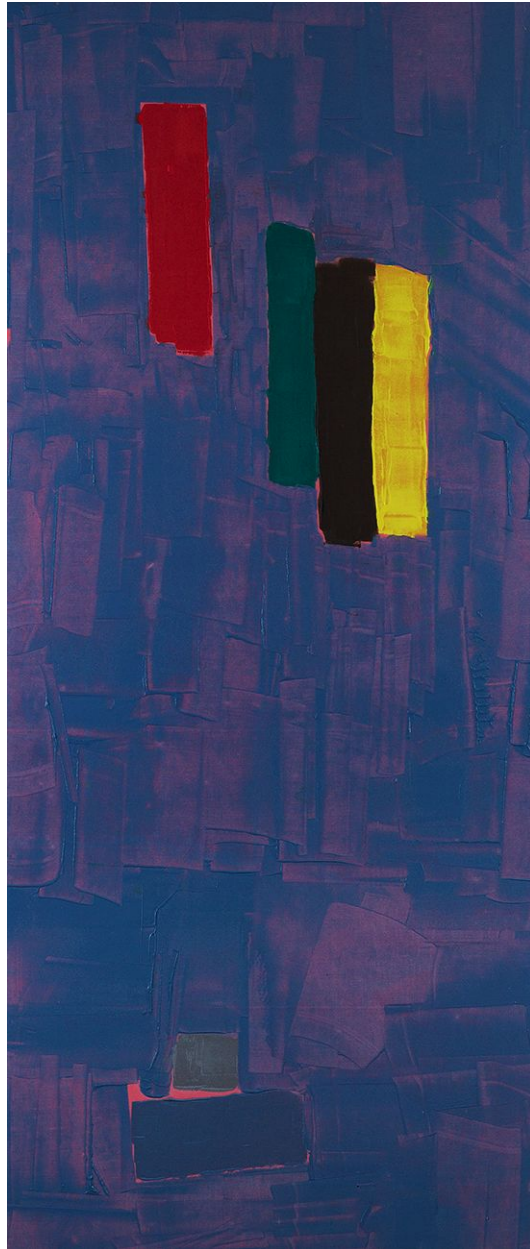

BERRY CAMPBELL

William Pehudoff, *AC-79-Q* / *SOLD*, 1979
Acrylic on canvas, 71 x 31 in. (180.3 x 78.7
cm)
PER-00052