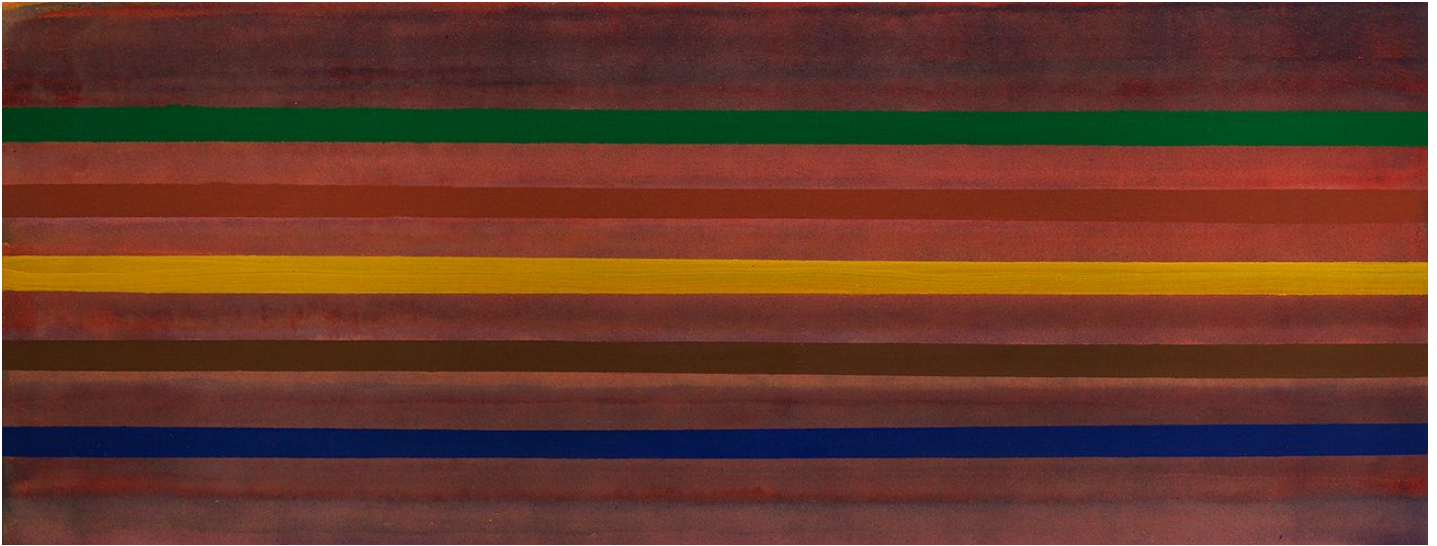

# BERRY CAMPBELL

William Pehudoff, AC-75-46, 1975  
Acrylic on canvas, 26 x 66 in.  
PER-00049