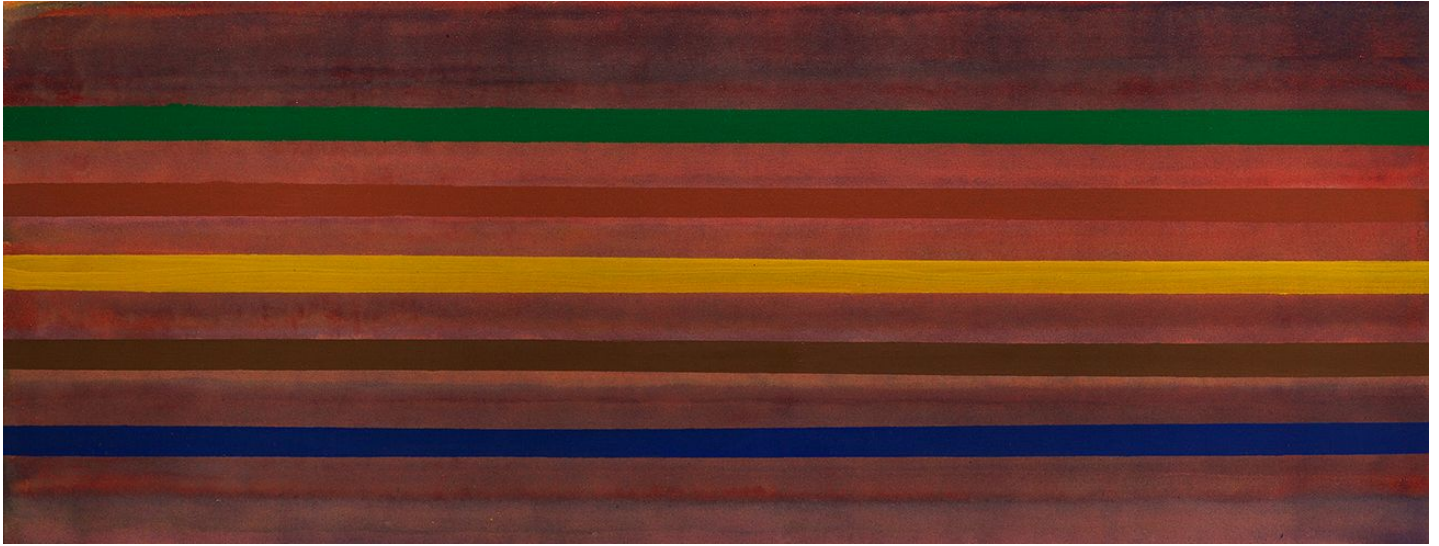

BERRY ■ CAMPBELL

William Pehudoff, *AC-75-46*, 1975
Acrylic on canvas, 26 x 66 in.
PER-00049