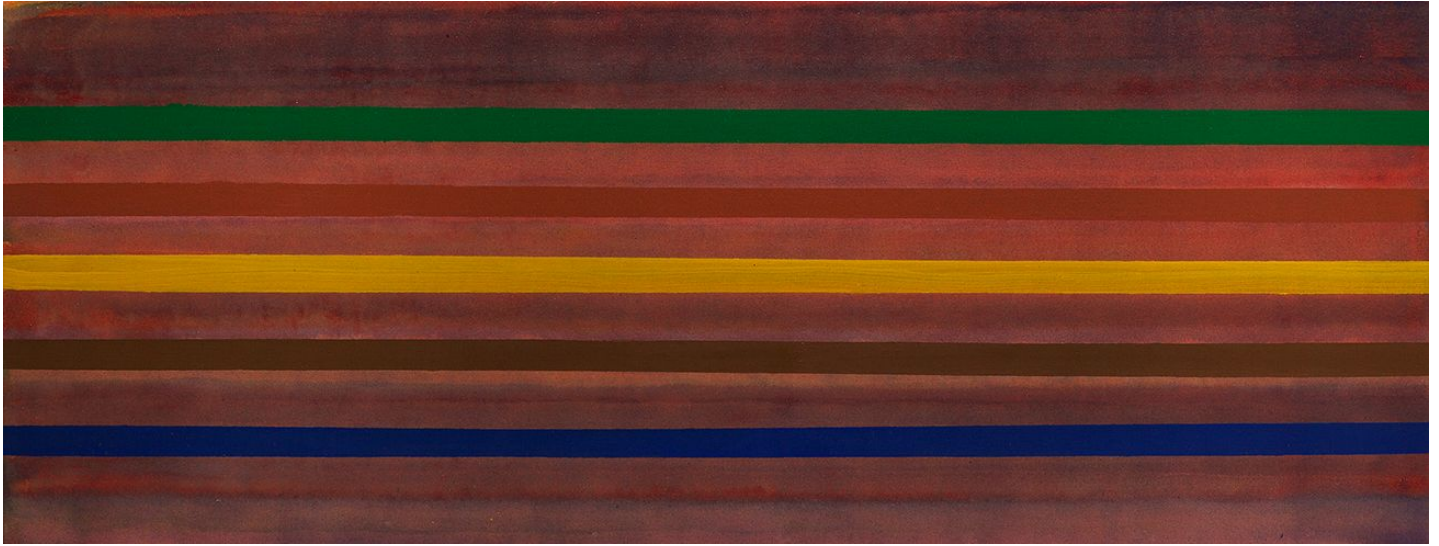

BERRY ■ CAMPBELL

William Pehudoff, *AC-75-46*, 1975
Acrylic on canvas, 22 x 66 in.
PER-00049