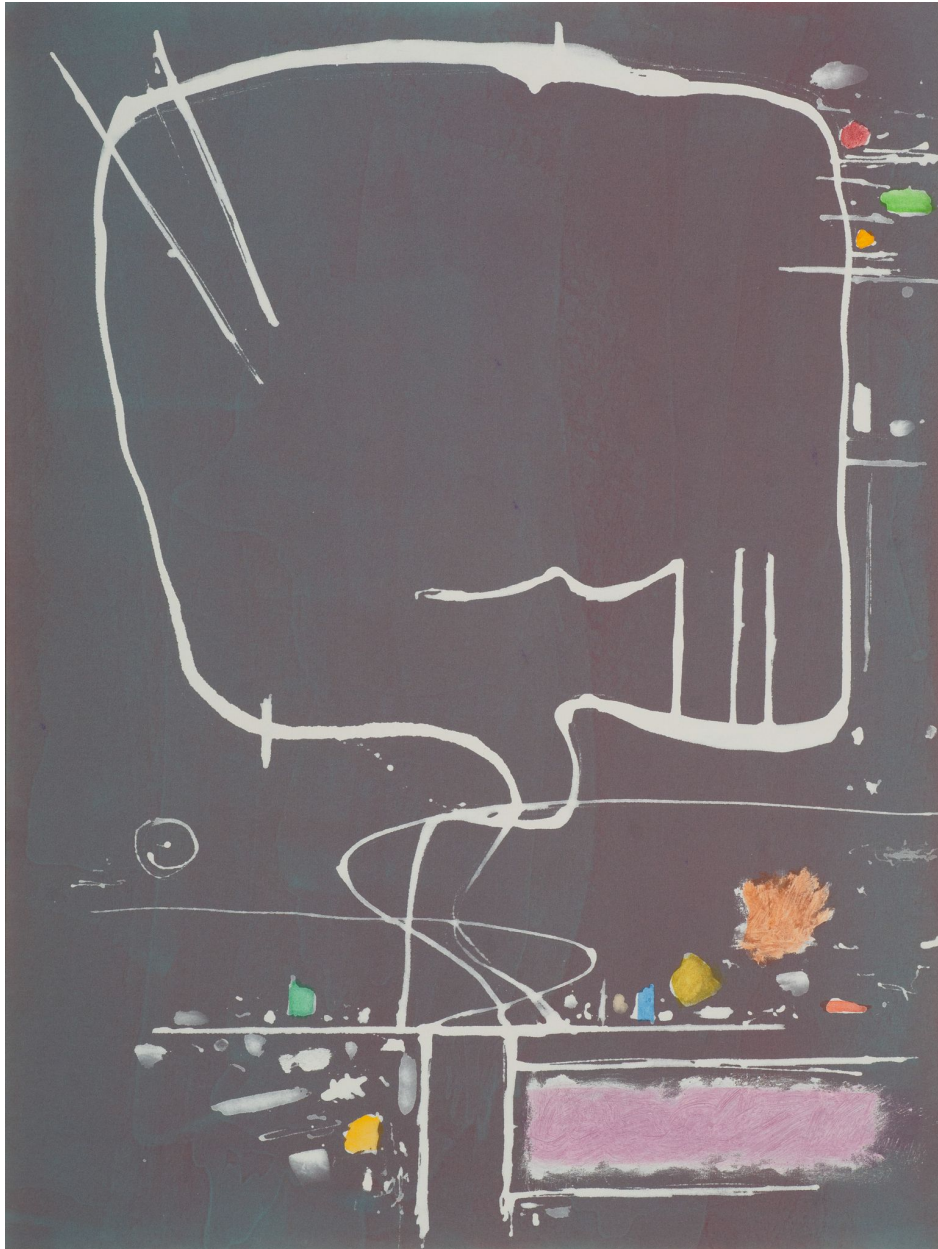

BERRY ■ CAMPBELL

Dan Christensen, *Mood Swing* | SOLD, 2003
Acrylic on canvas, 56 x 42 in. (142.2 x 106.7 cm)
CHR-00182