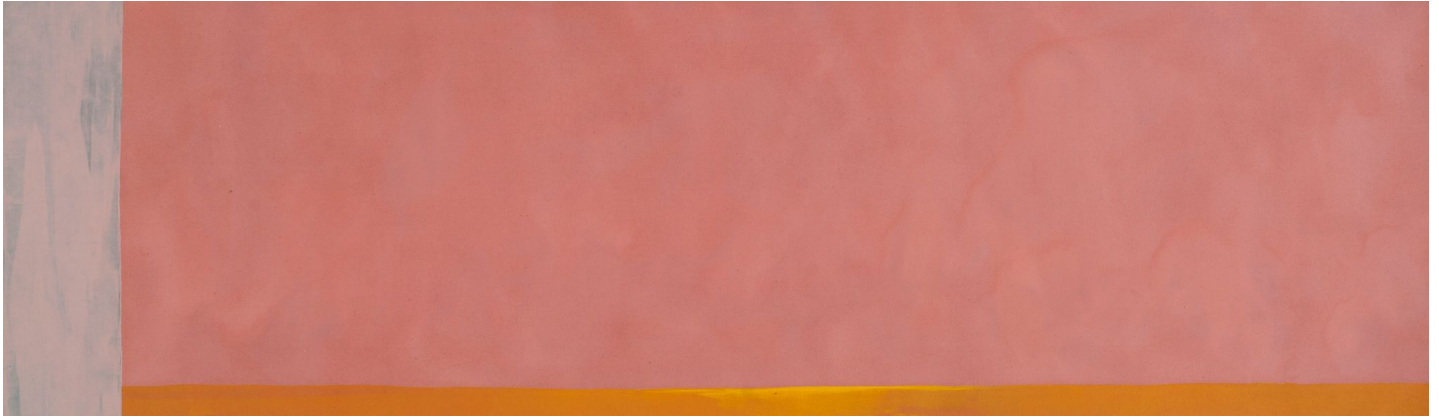

BERRY ■ CAMPBELL

Dan Christensen, *Alhera Bloom*, 1971
Acrylic on canvas, 116 x 34 in. (294.6 x 86.4 cm)
CHR-00160