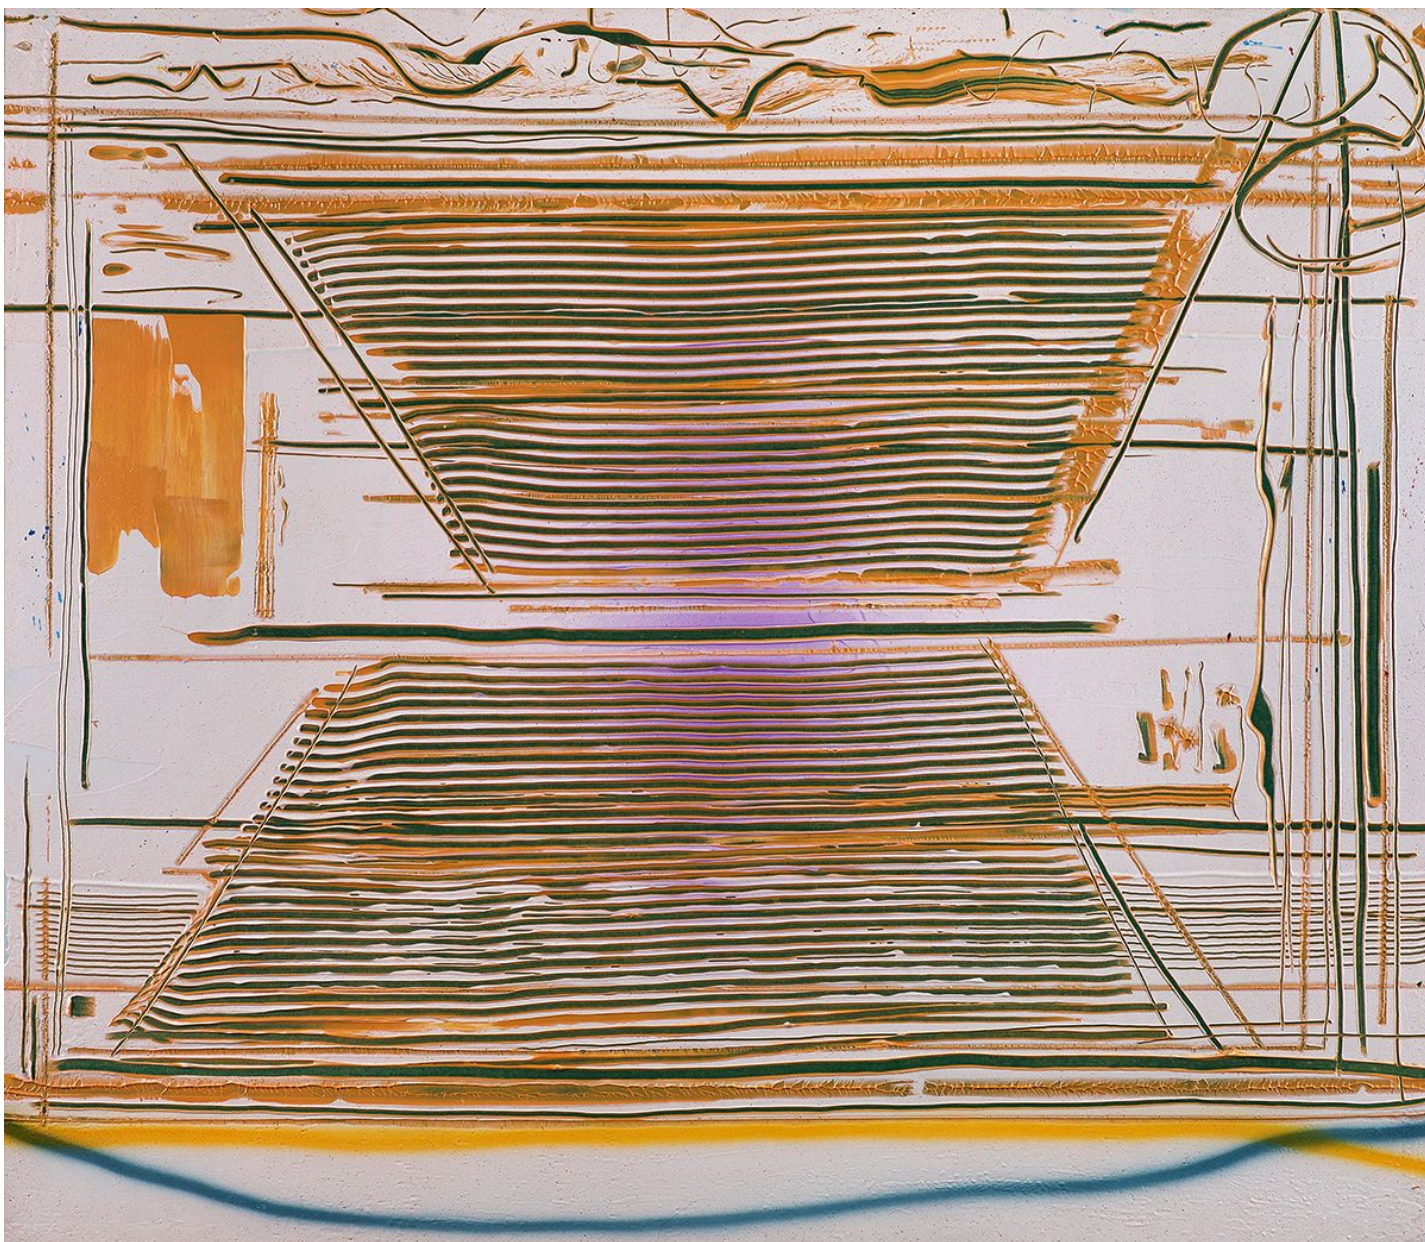

# BERRY ■ CAMPBELL

Dan Christensen, *Swing Low* | SOLD, 1988  
Acrylic on canvas, 47 x 53 3/4 in. (119.4 x 136.5 cm)  
CHR-00141