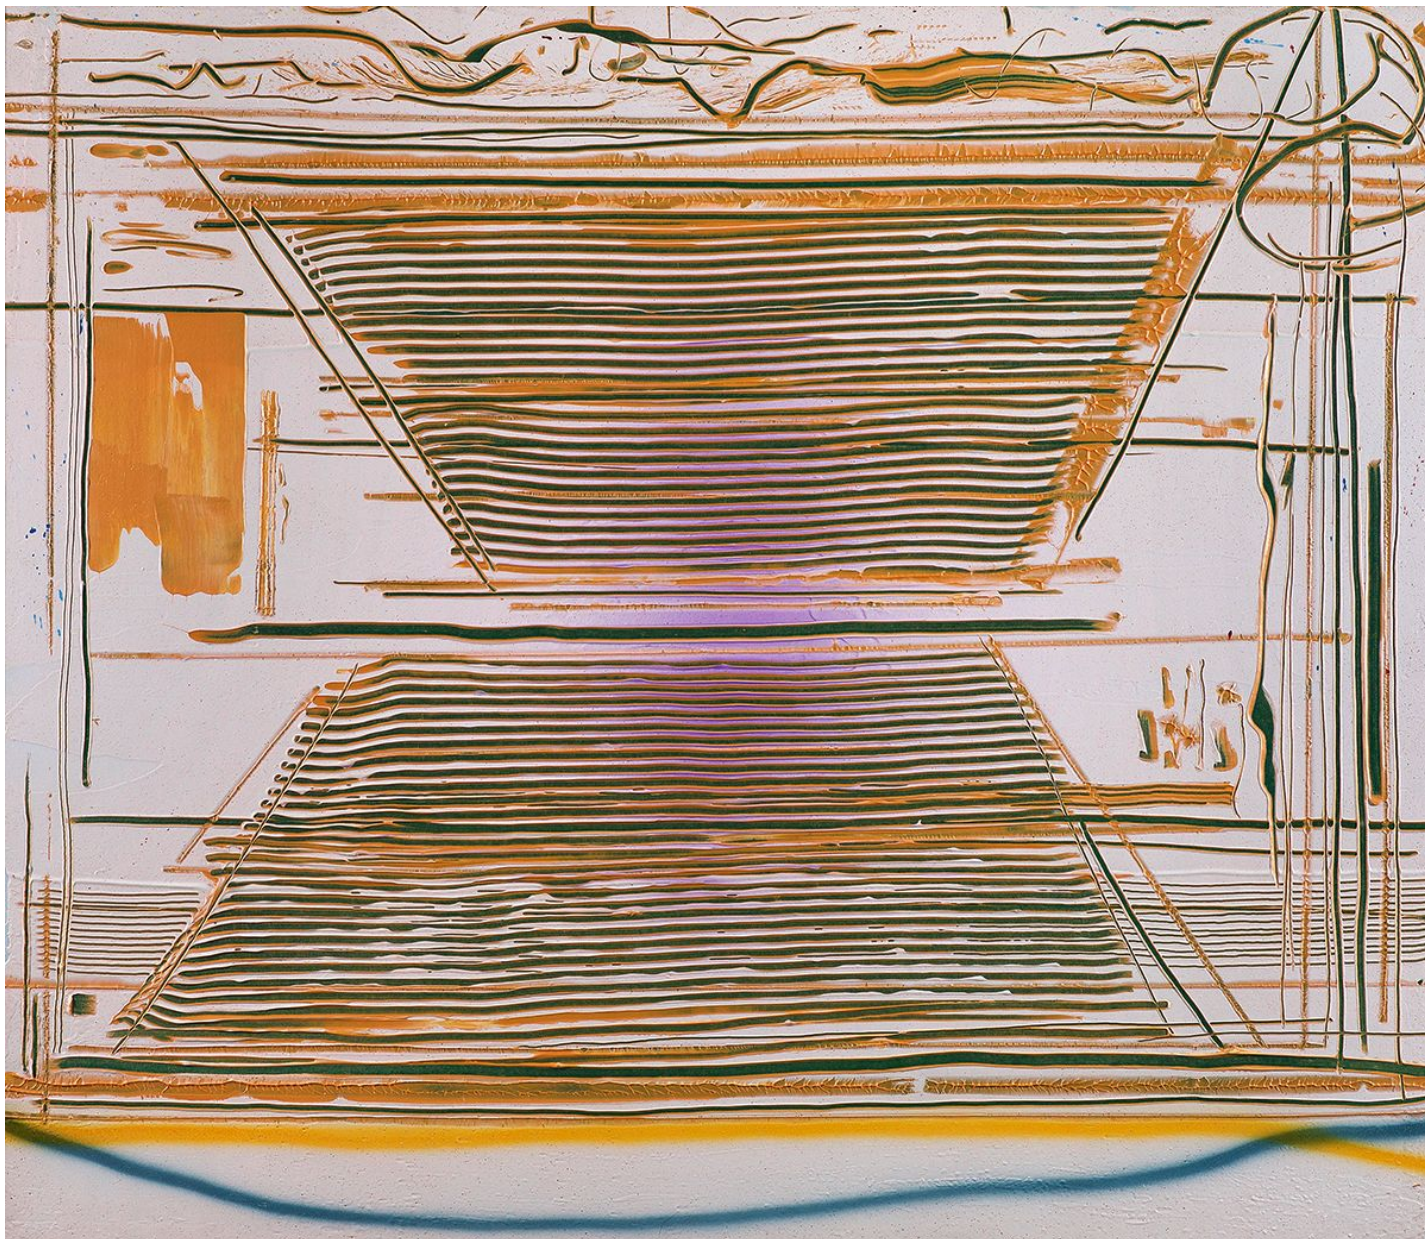

BERRY ■ CAMPBELL

Dan Christensen, *Swing Low* | *SOLD*, 1988
Acrylic on canvas, 47 x 53 3/4 in. (119.4 x 136.5 cm)
CHR-00141