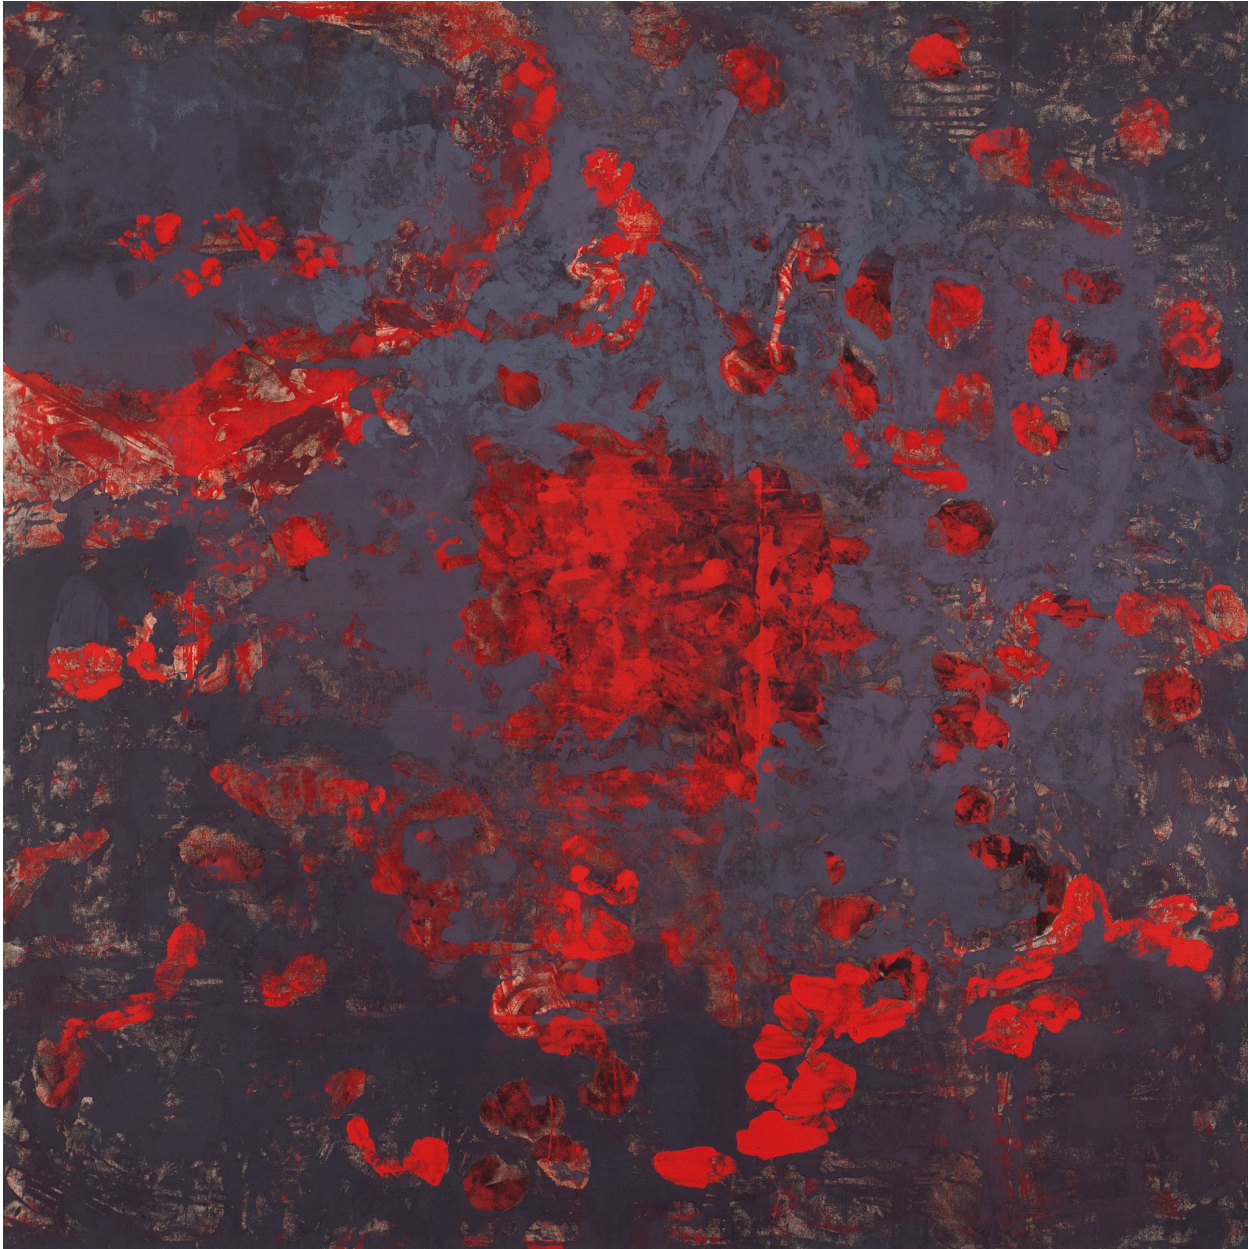

# BERRY ■ CAMPBELL

Eric Dever, *NSIBTW 47* | *SOLD*, 2015  
Oil on canvas, 72 x 72 in. (182.9 x 182.9 cm)  
DEV-00052