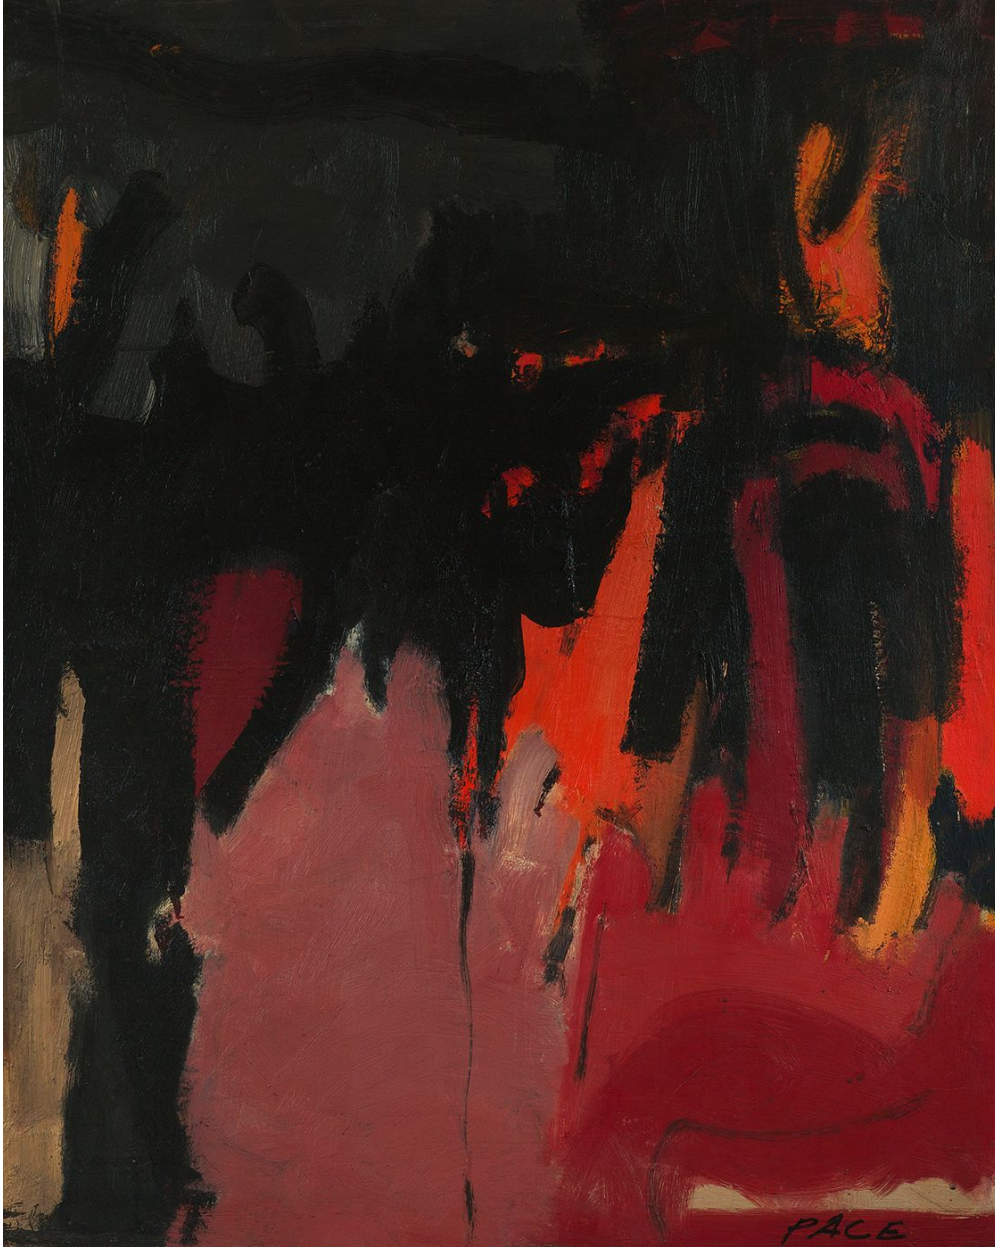

# BERRY ■ CAMPBELL

Stephen Pace, *Untitled* | *SOLD*, 1957  
Oil on canvas, 31 x 25 x 1 in. (78.7 x 63.5 x 2.5 cm)  
PAC-00057