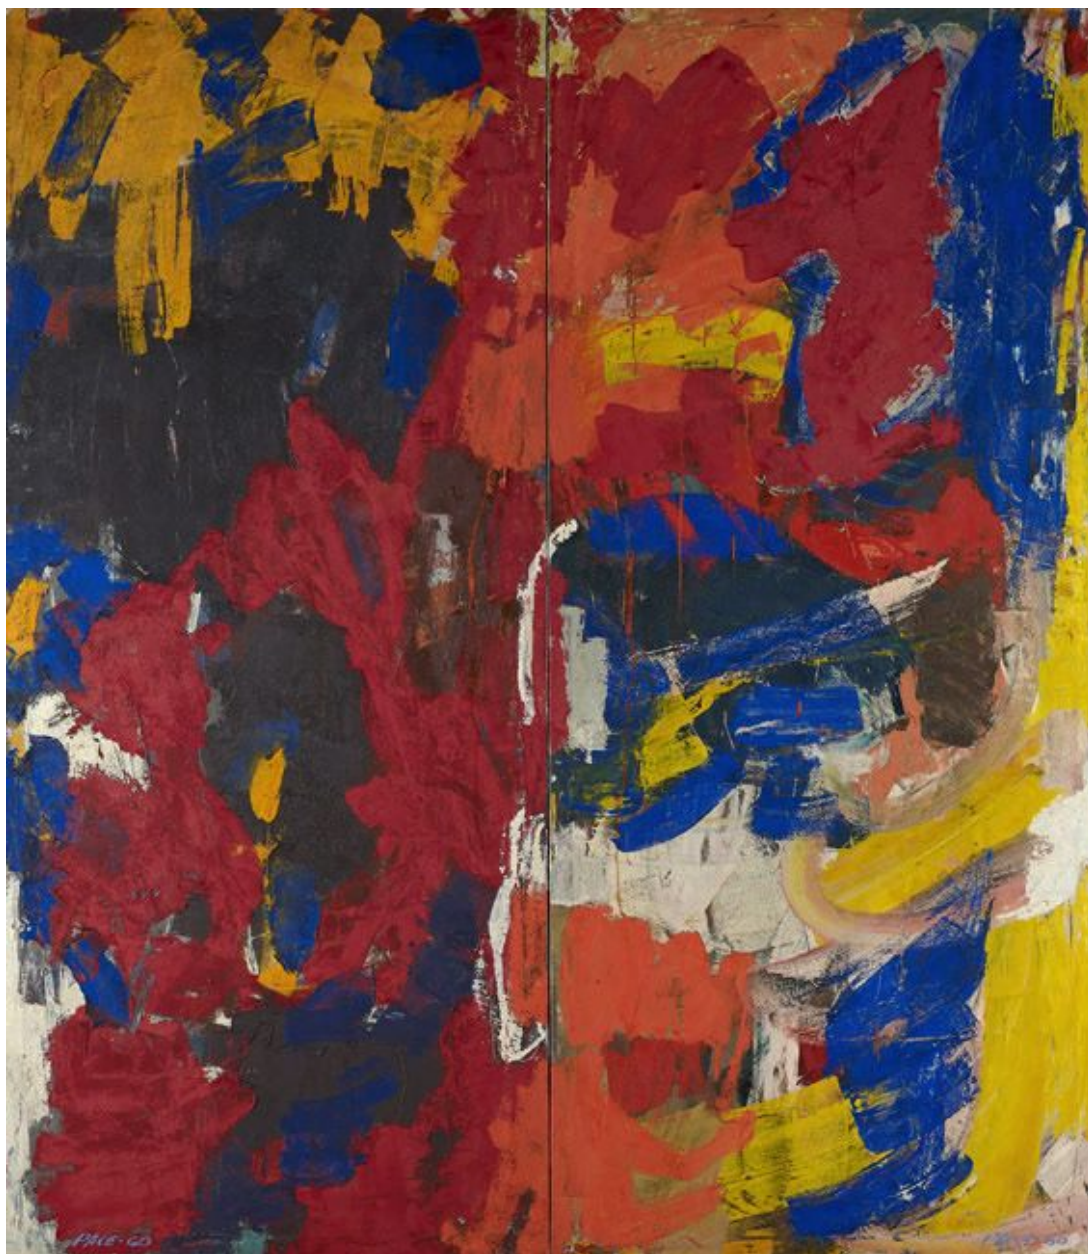

BERRY ■ CAMPBELL

Stephen Pace, *Untitled (60-17)* | SOLD, 1960
Oil on canvas, 81 x 70 in. (205.7 x 177.8 cm)
PAC-00091