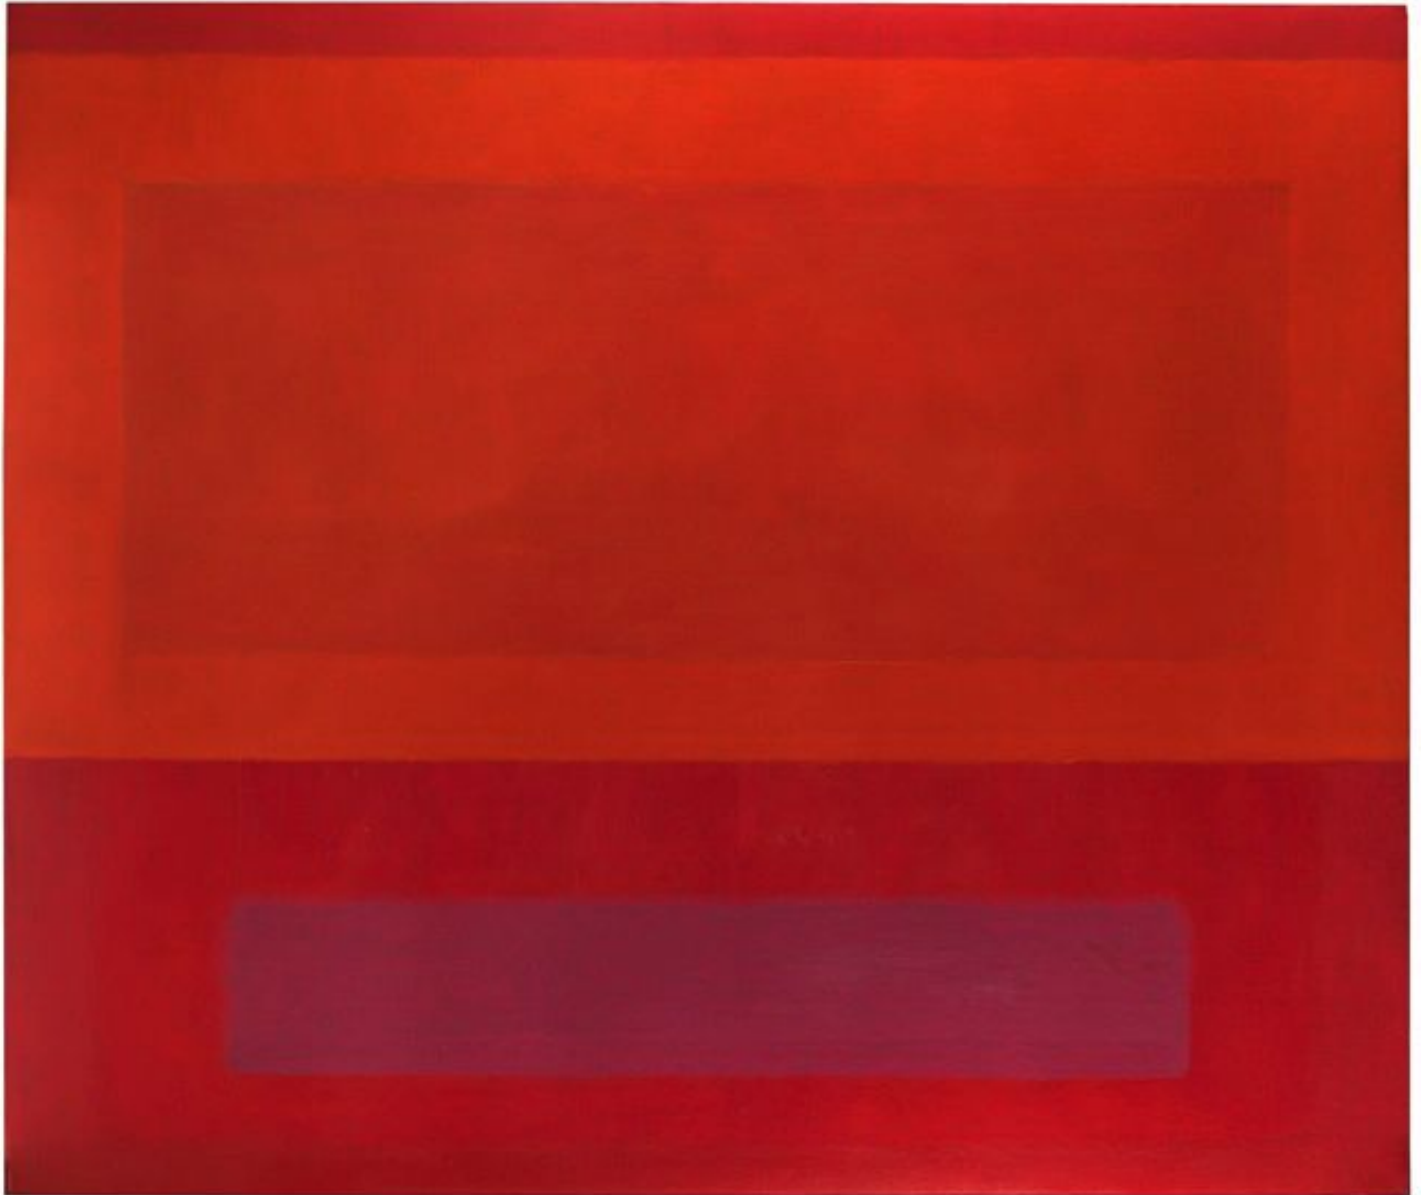

BERRY ■ CAMPBELL

Perle Fine, *Cool Series (Red over Orange over Purple)* | SOLD, c. 1961-1963
Oil on canvas, 60 x 70 in. (152.4 x 177.8 cm)
FIN-00027