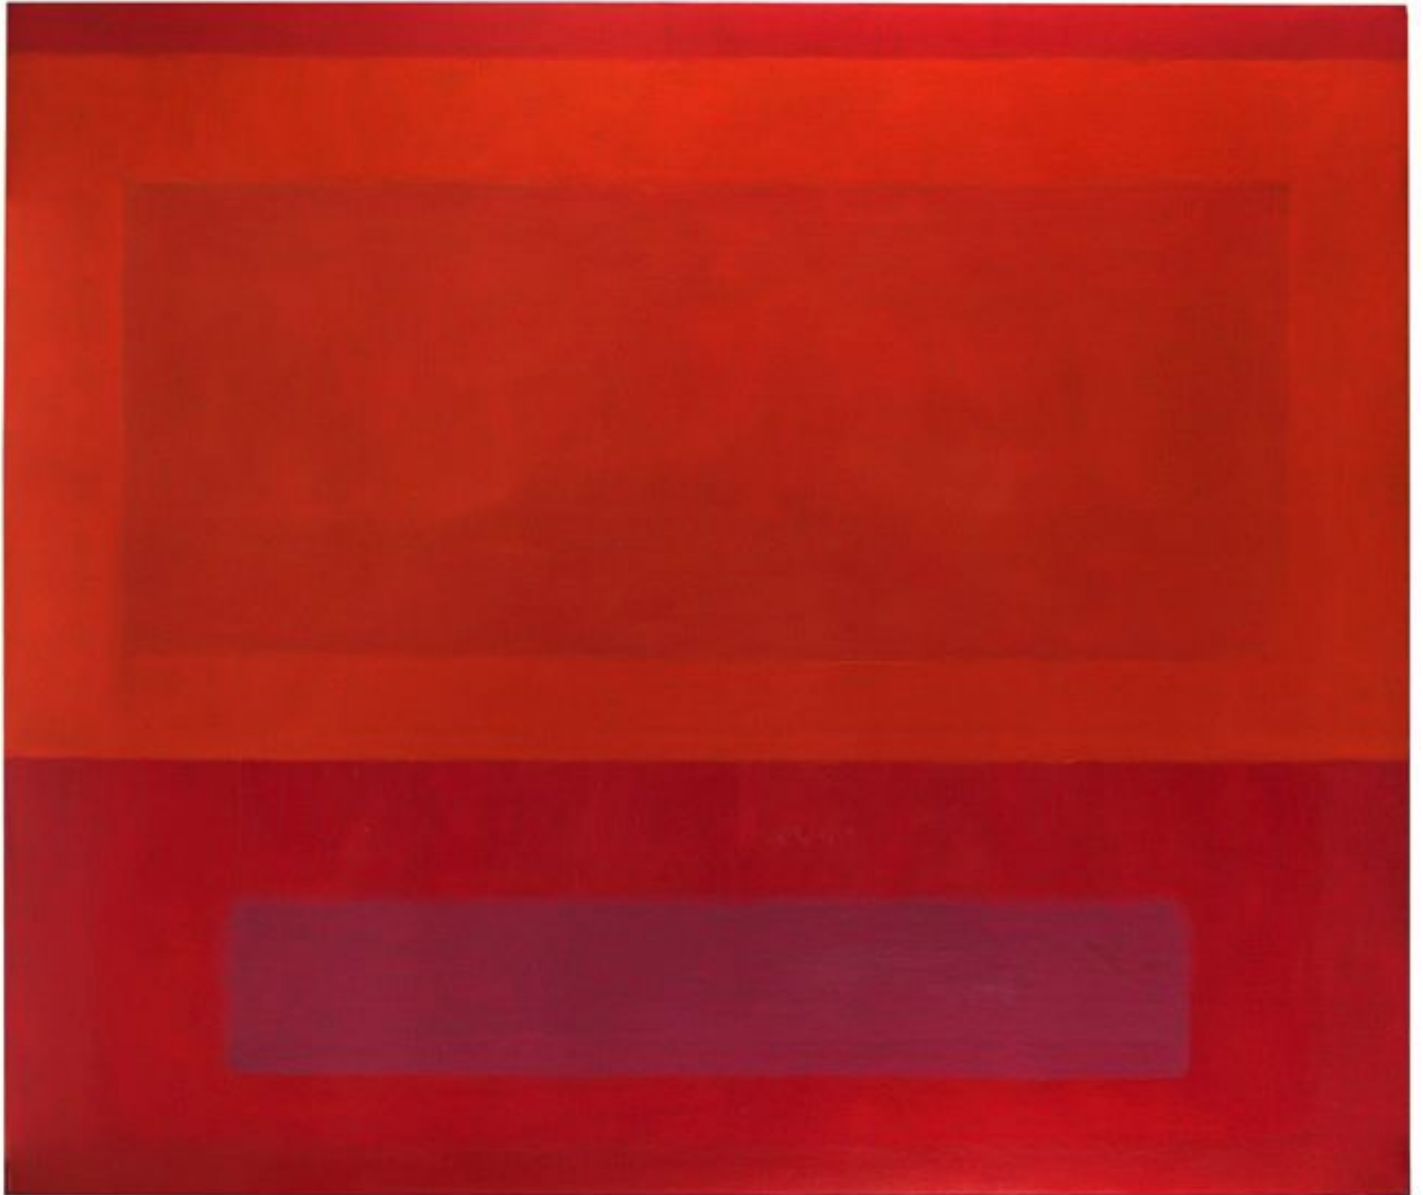

# BERRY ■ CAMPBELL

Perle Fine, *Cool Series (Red over Orange over Purple)* | SOLD, c. 1961-1963  
Oil on canvas, 60 x 70 in. (152.4 x 177.8 cm)  
FIN-00027