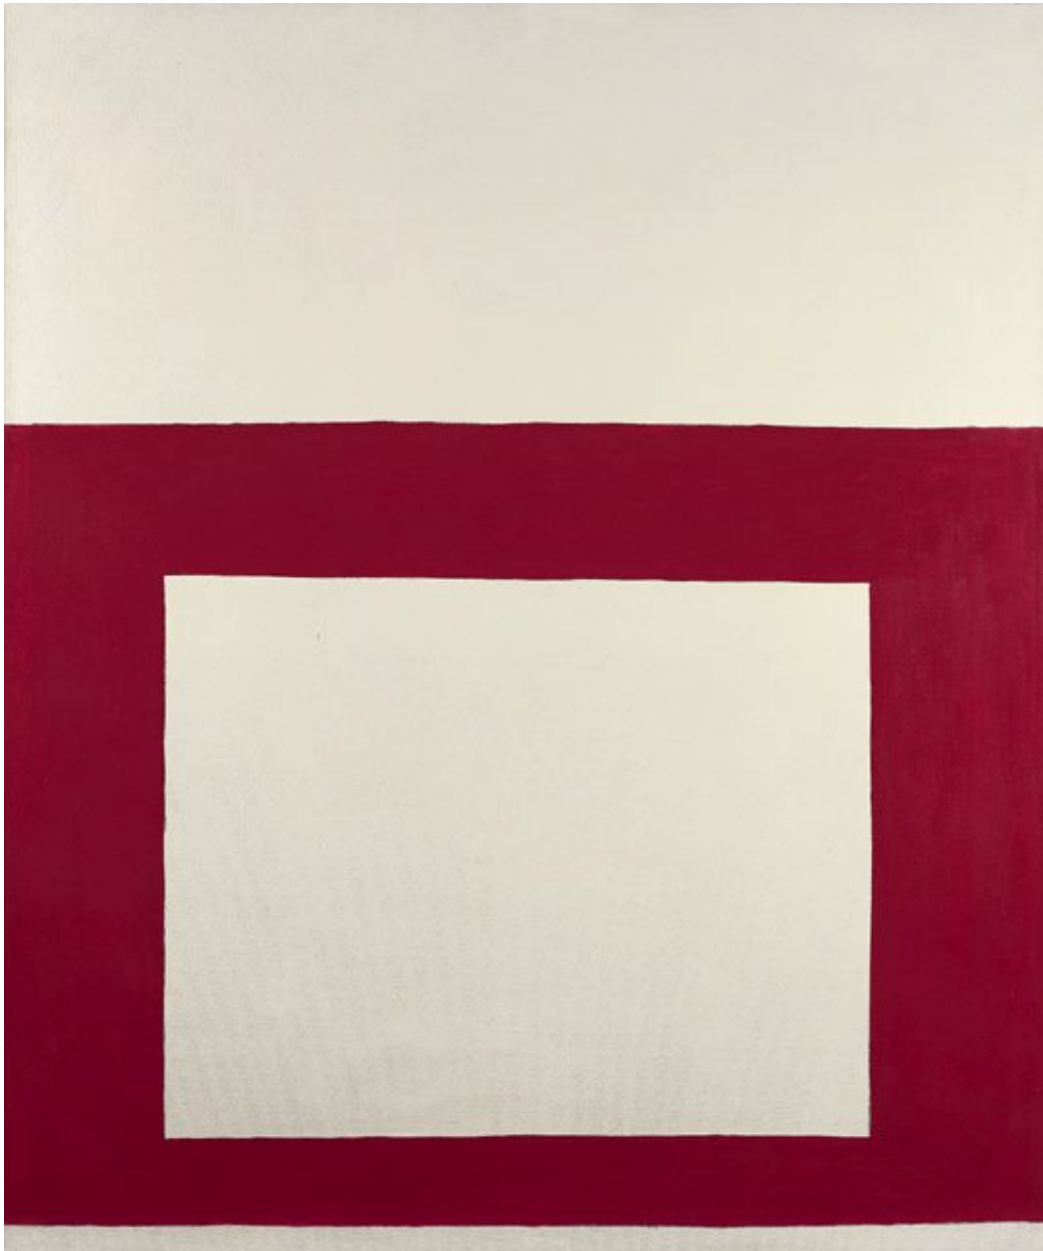

# BERRY ■ CAMPBELL

Perle Fine, *Cool Series No. 1 (Red over White)*, c. 1961-1963  
Oil on canvas, 60 x 50 in. (152.4 x 127 cm)  
FIN-00017