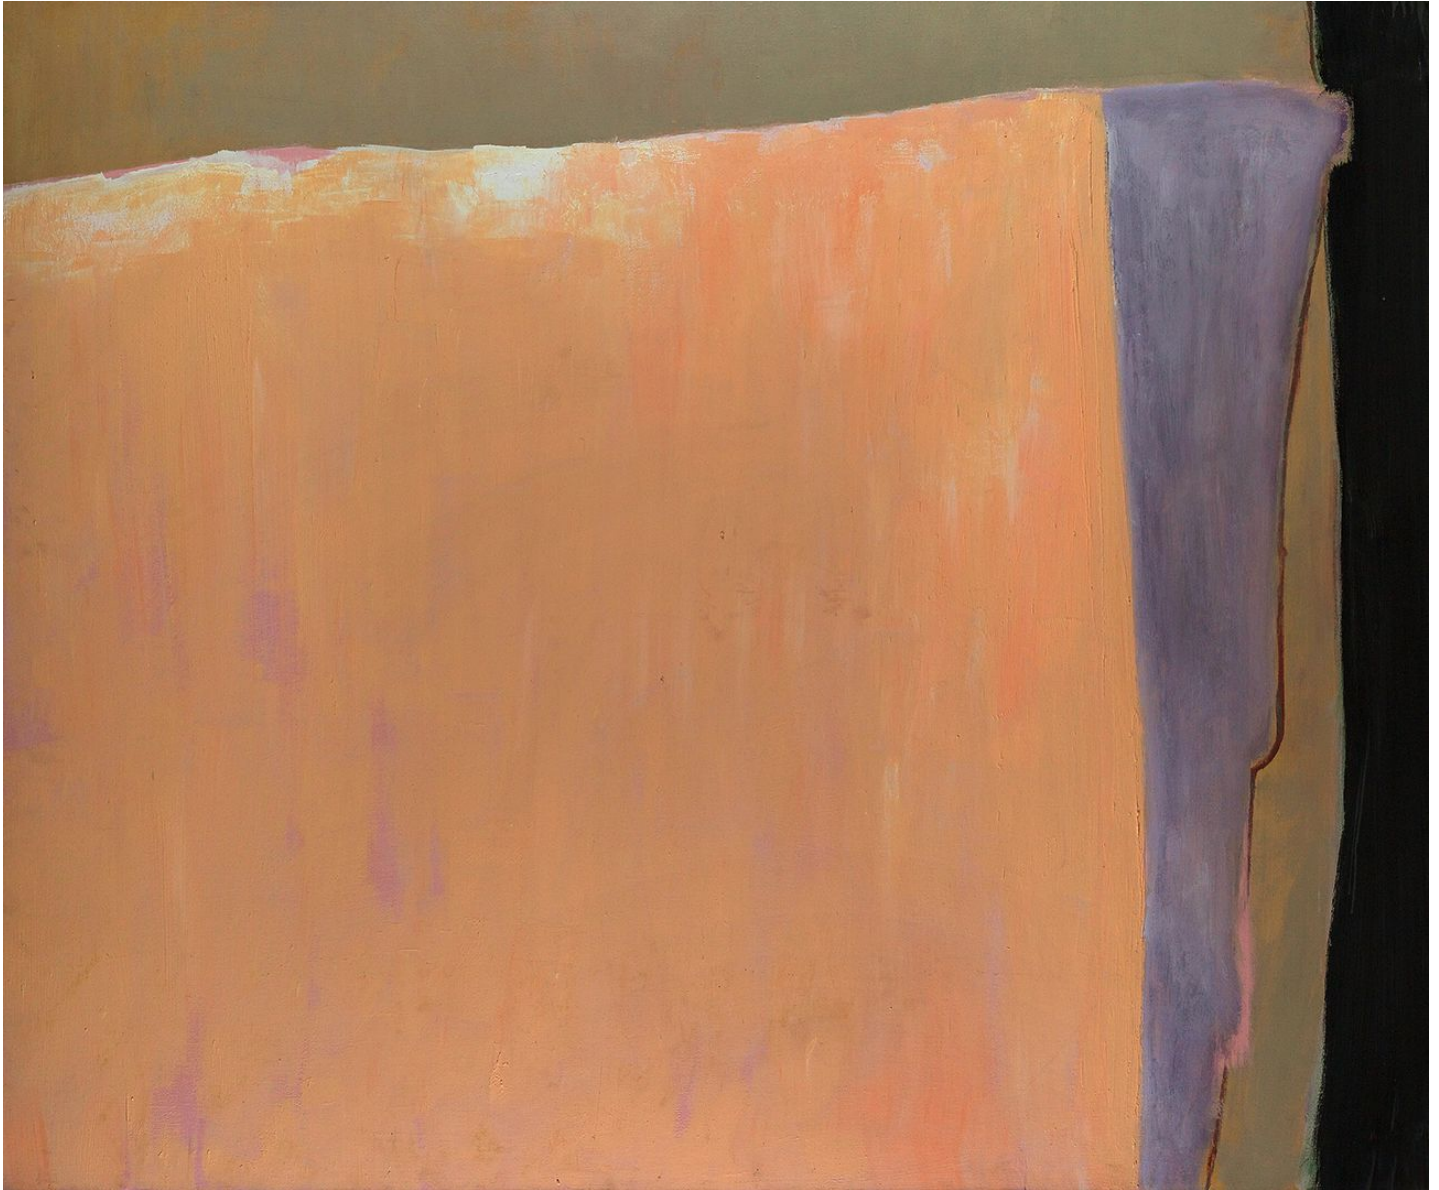

BERRY ■ CAMPBELL

Ann Purcell, *Second Encounter* | SOLD, 1976
Mixed media, 60 x 72 in. (152.4 x 182.9 cm)
PUR-00006