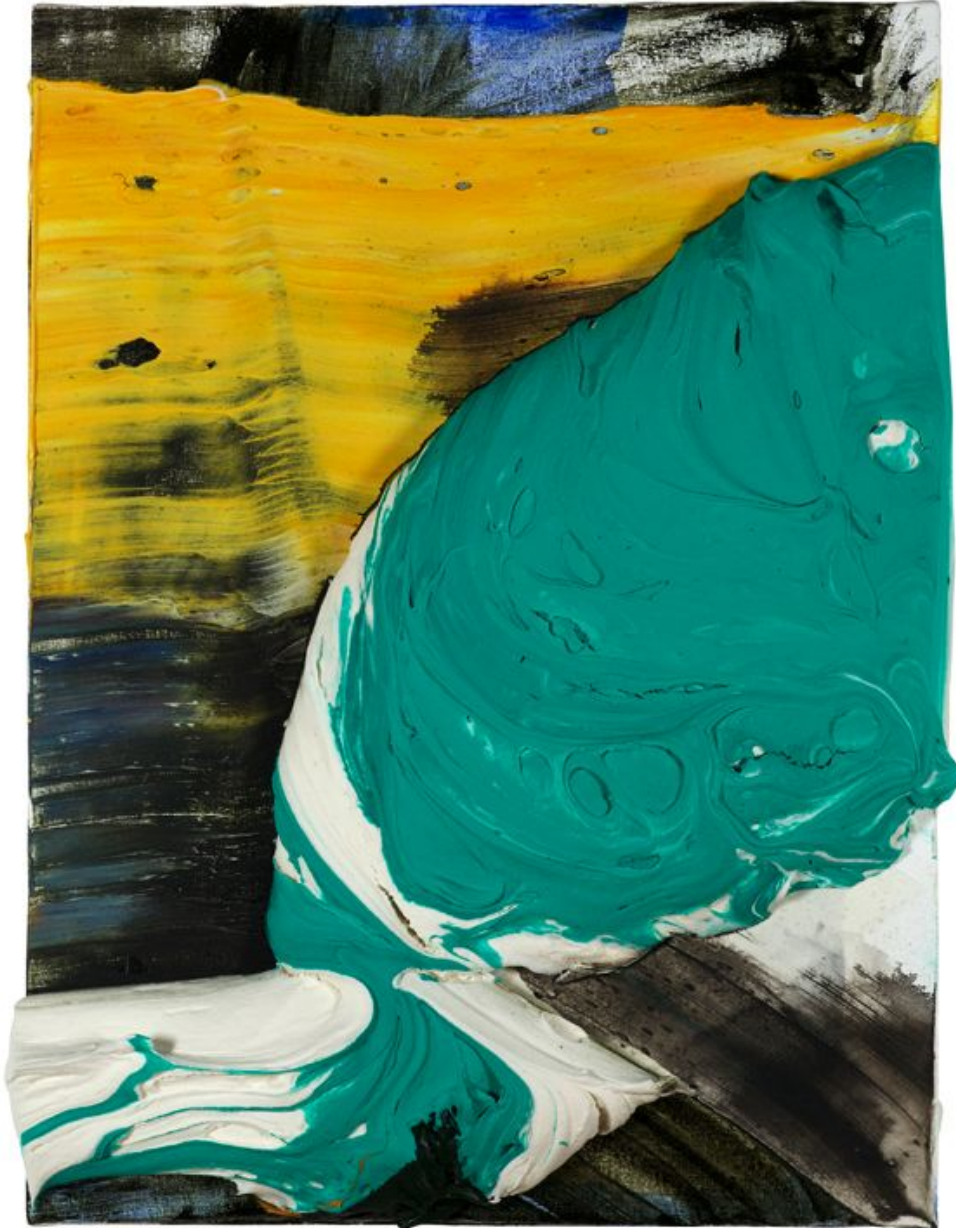

BERRY ■ CAMPBELL

James Walsh, *Teal World*, 2013
Acrylic on canvas, 24 x 18 in. (61 x 45.7 cm)
WAL-00004