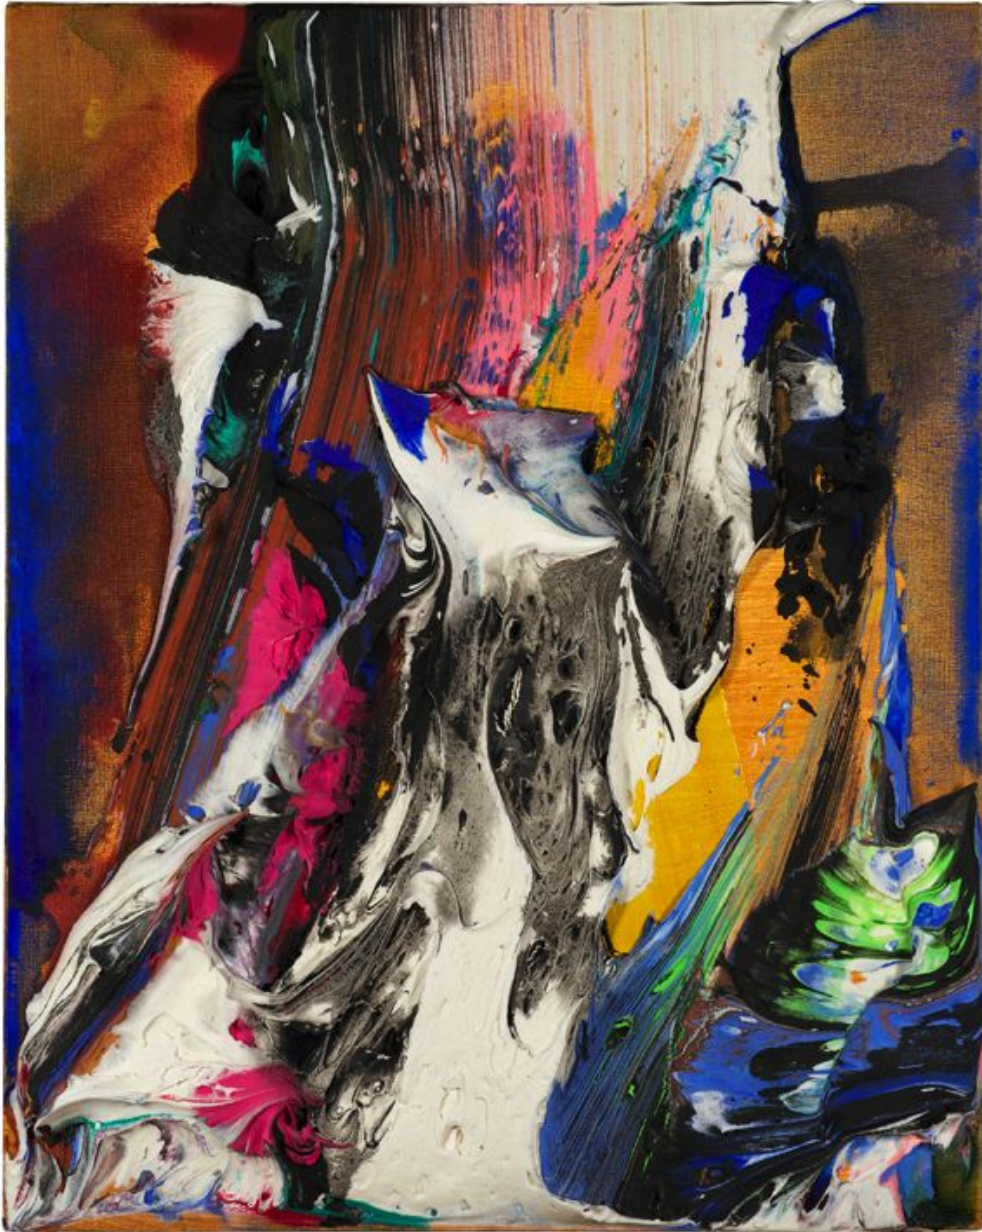

BERRY ■ CAMPBELL

James Walsh, *Station: EXP*, 2011
Acrylic on canvas, 30 x 24 in. (76.2 x 61 cm)
WAL-00005