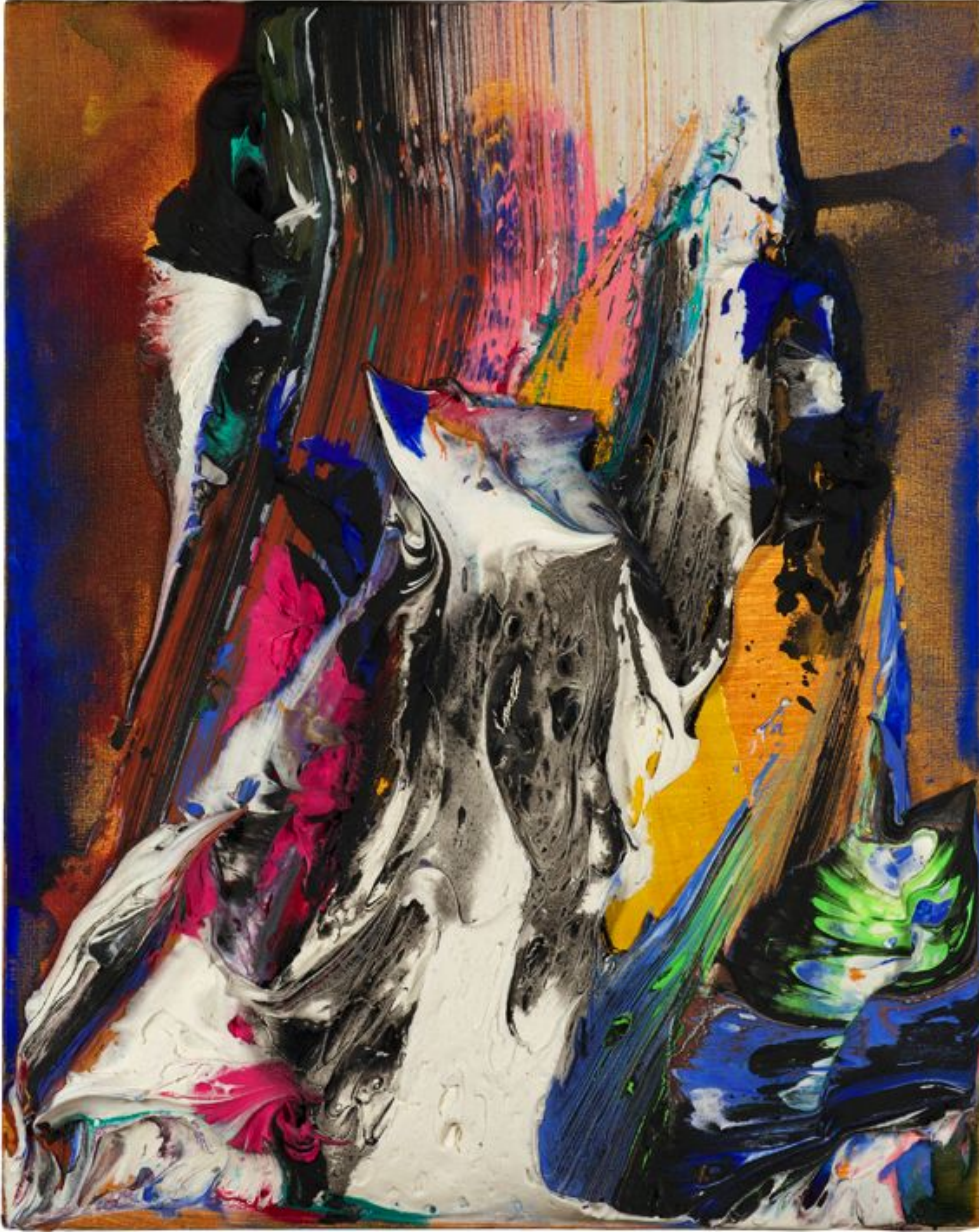

BERRY ■ CAMPBELL

James Walsh, *Station: EXP*, 2011
Acrylic on canvas, 30 x 24 in. (76.2 x 61 cm)
WAL-00005