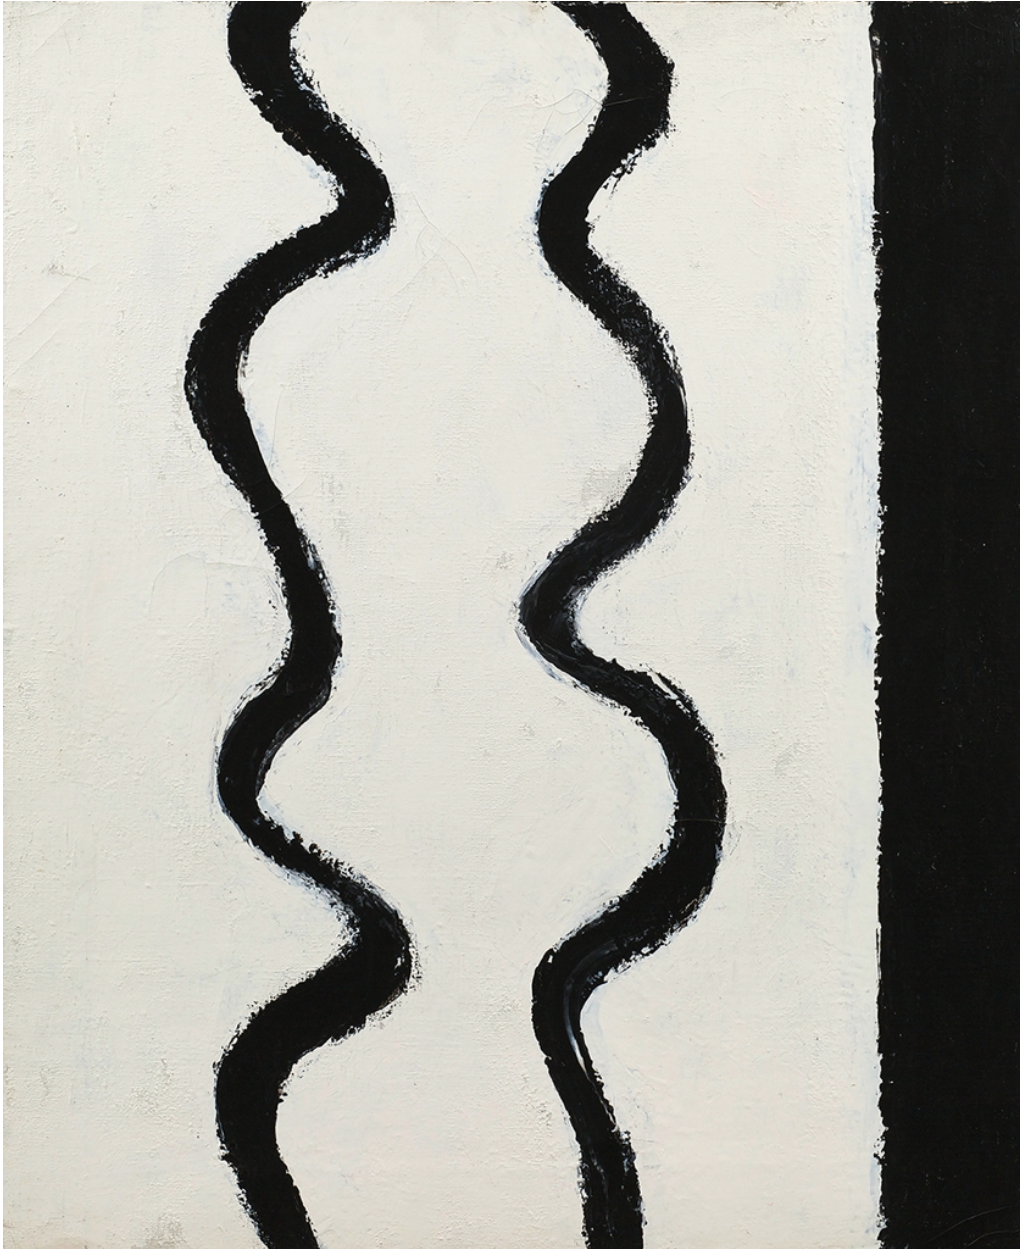

BERRY ■ CAMPBELL

Raymond Hendler, *Ladies Day (No.8)* | SOLD, 1963
Magna on canvas, 23 x 19 in. (58.4 x 48.3 cm)
HEN-00027