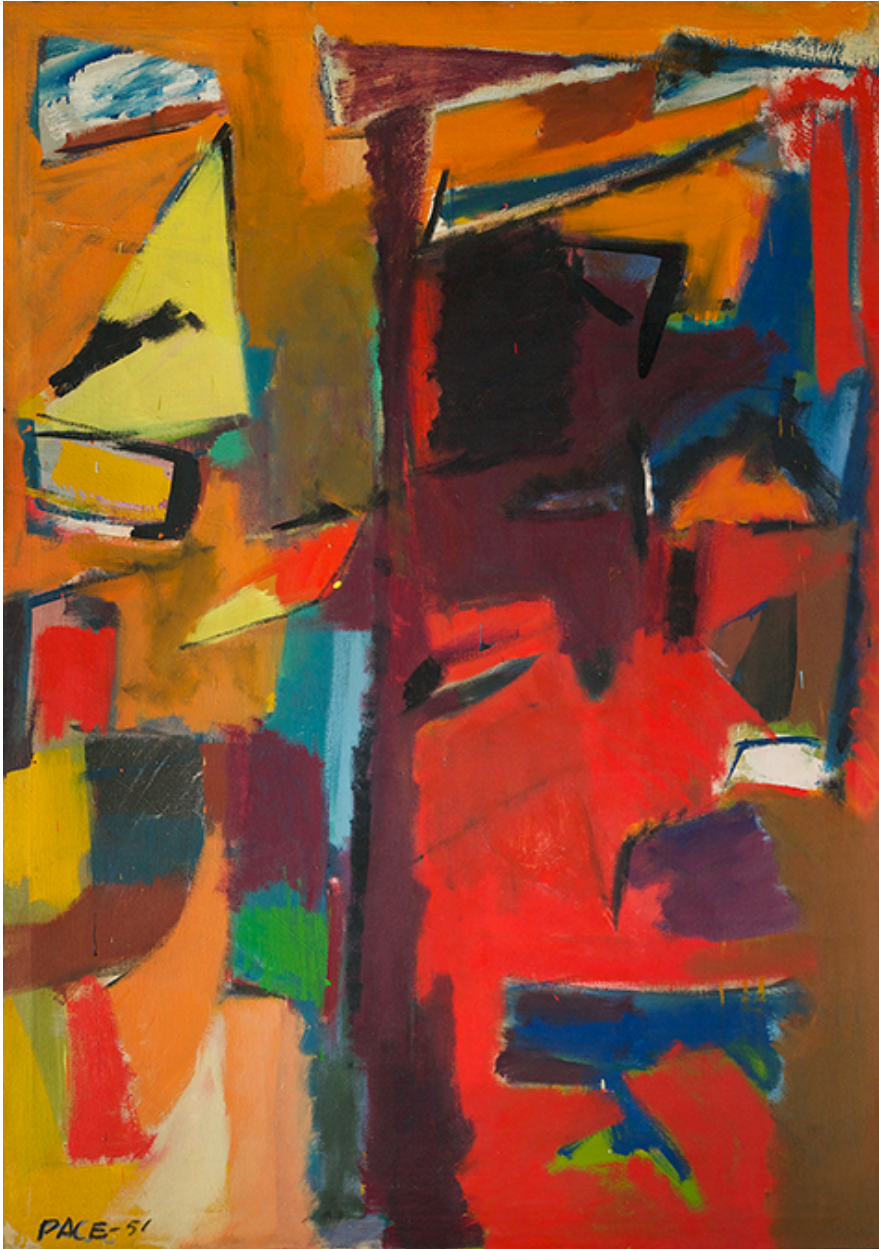

# BERRY ■ CAMPBELL

Stephen Pace, *Untitled (51-9)* | SOLD, 1951  
Oil on canvas, 56 x 40 in. (142.2 x 101.6 cm)  
PAC-00002