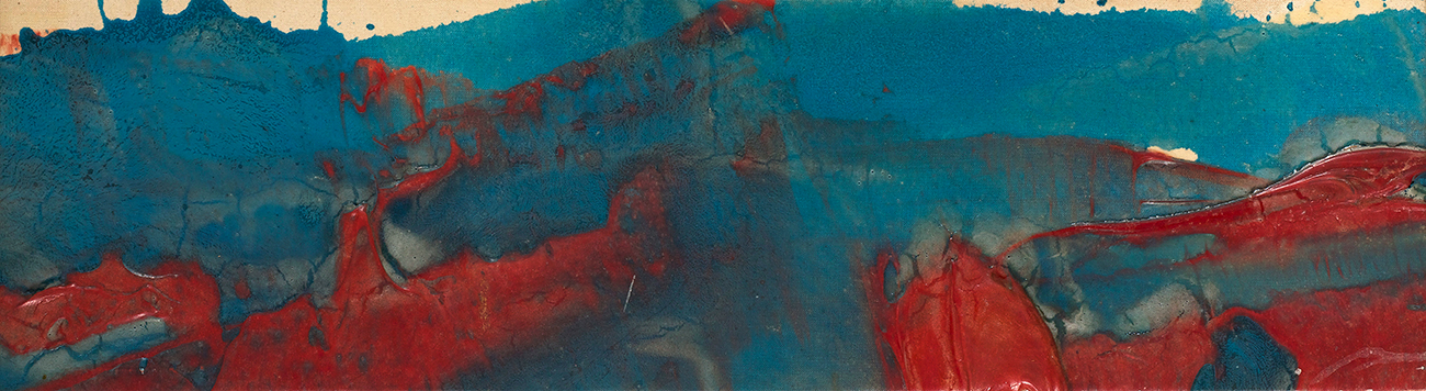

BERRY ■ CAMPBELL

Walter Darby Bannard, *Blue Cayou*, 1977
Acrylic on canvas, 9 3/4 x 32 in. (24.8 x 81.3 cm)
BAN-00038