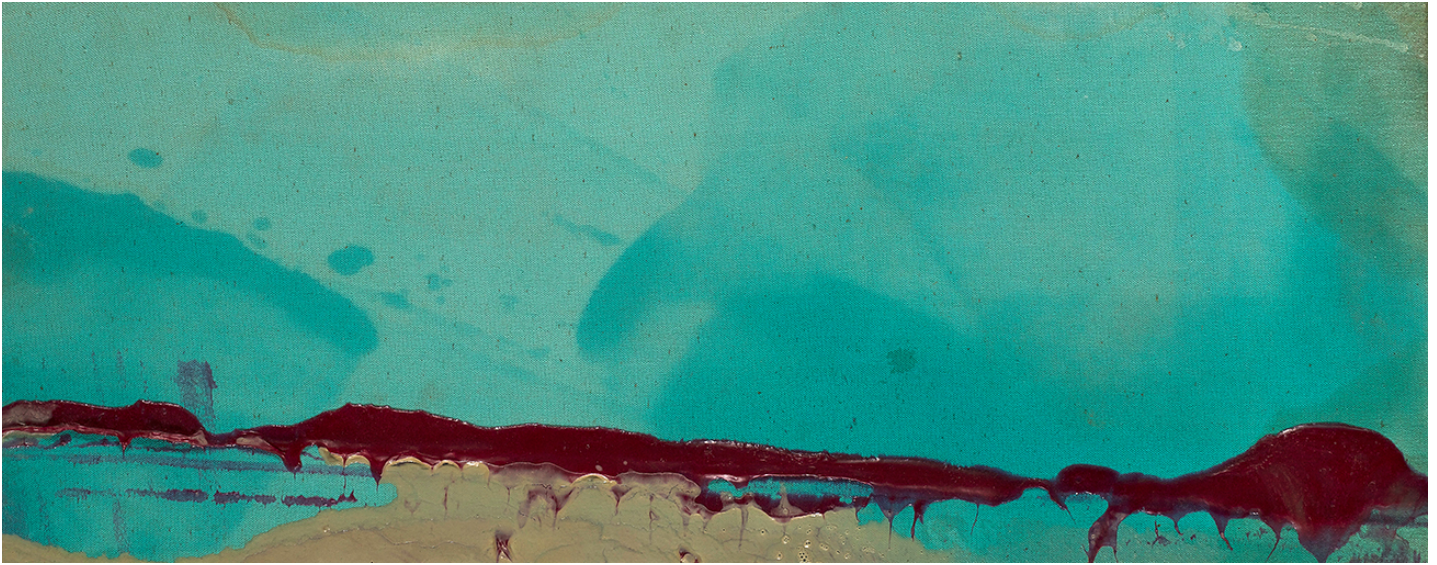

# BERRY ■ CAMPBELL

Walter Darby Bannard, *Mariana*, 1978  
Acrylic on canvas, 11 1/2 x 27 1/2 in. (29.2 x 69.8 cm)  
BAN-00040