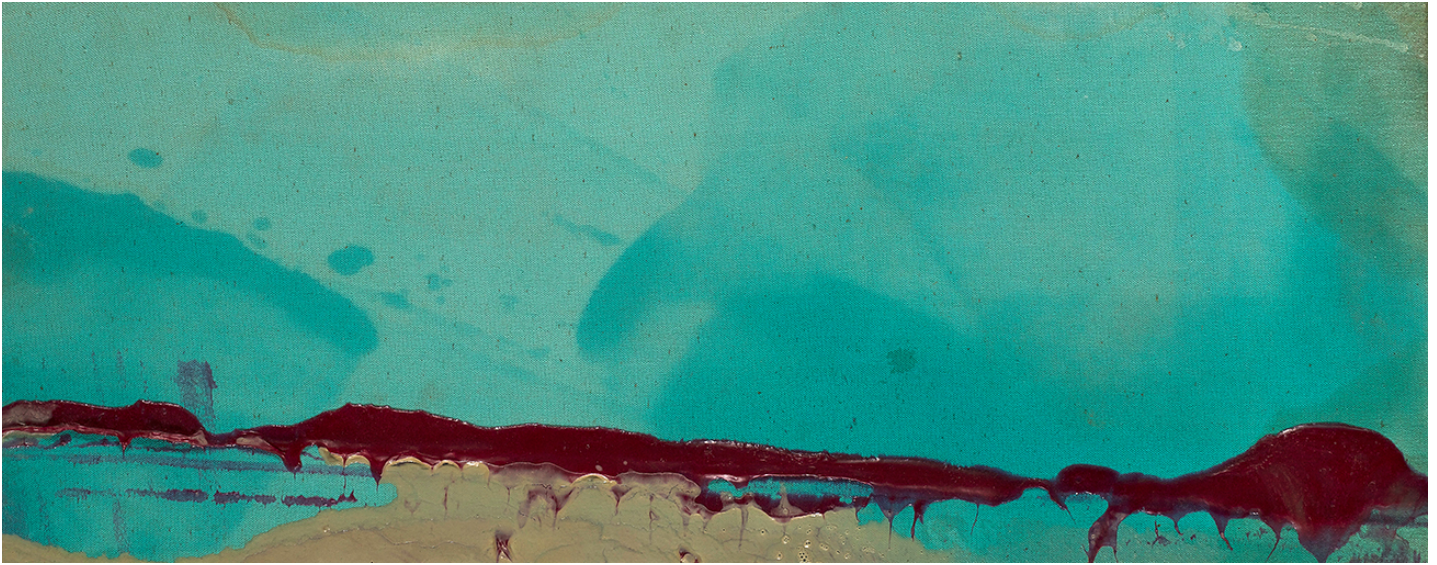

BERRY ■ CAMPBELL

Walter Darby Bannard, *Mariana*, 1978
Acrylic on canvas, 11 1/2 x 27 1/2 in. (29.2 x 69.8 cm)
BAN-00040