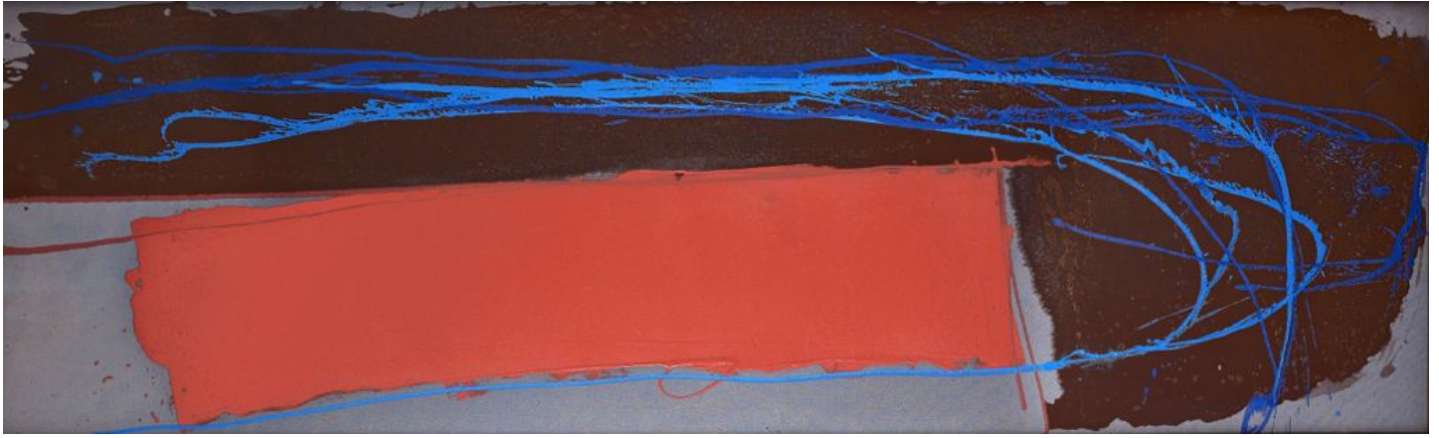

BERRY ■ CAMPBELL

Dan Christensen, *Rain Queen* | *SOLD*, 1982
Acrylic on canvas, 30 1/2 x 100 3/4 in. (77.5 x 255.9 cm)
CHR-00002