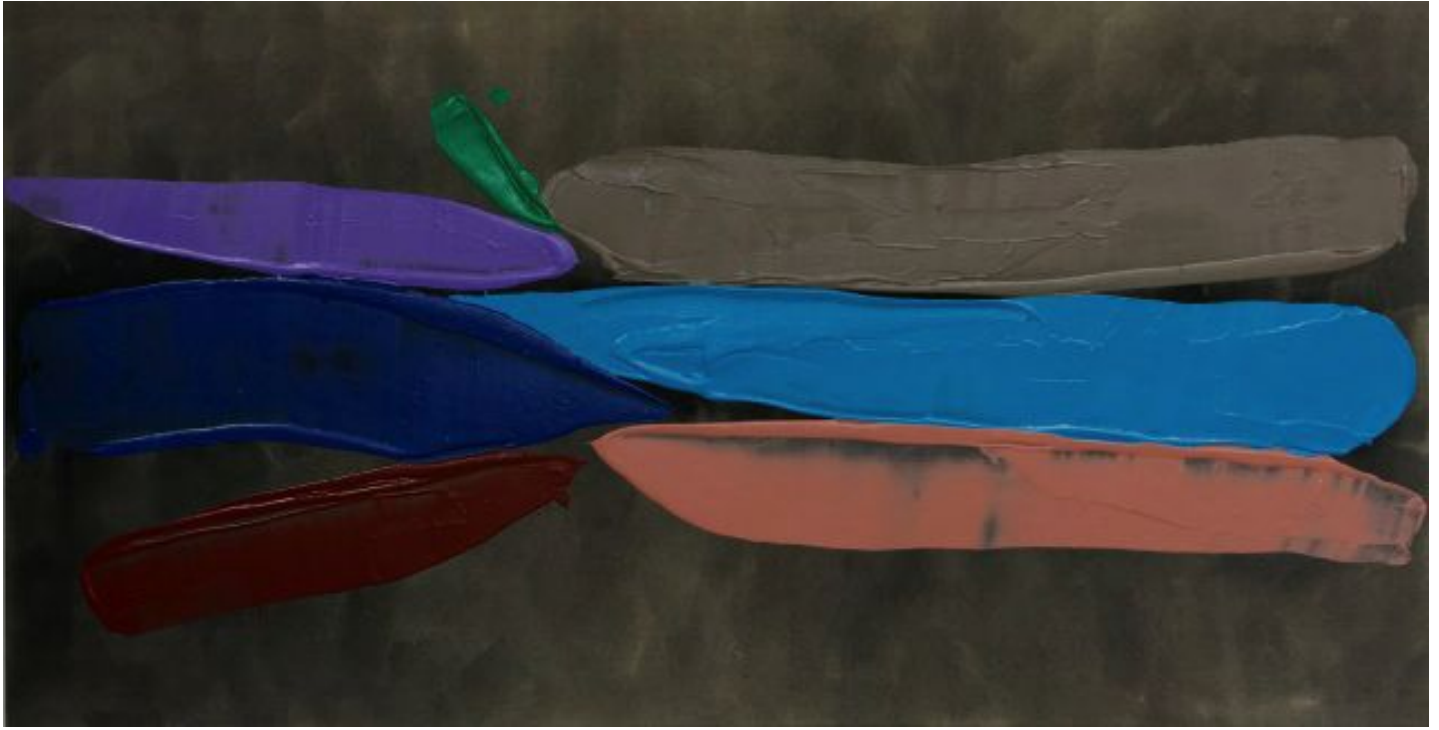

BERRY ■ CAMPBELL

William Pehudoff, *AC-85-015*, 1985
Acrylic on canvas, 42 x 82 in. (106.7 x 208.3 cm)
PER-00012