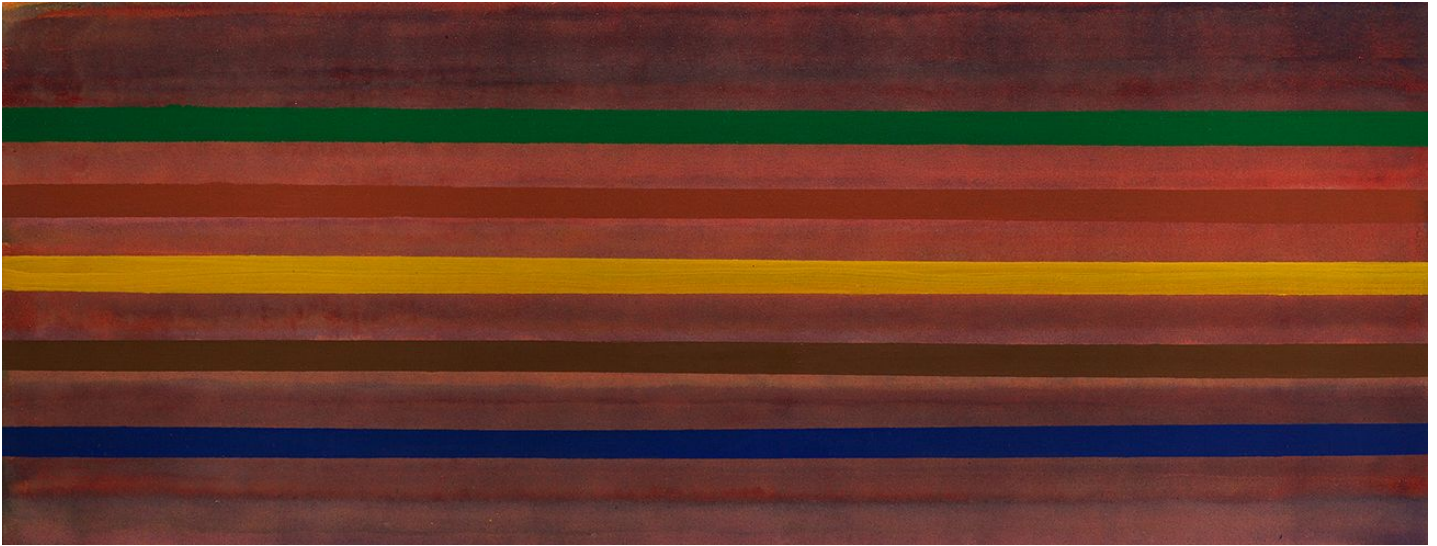

BERRY CAMPBELL

William Perhudoff, AC-75-46, 1975
Acrylic on canvas, 26 x 66 in.
PER-00049