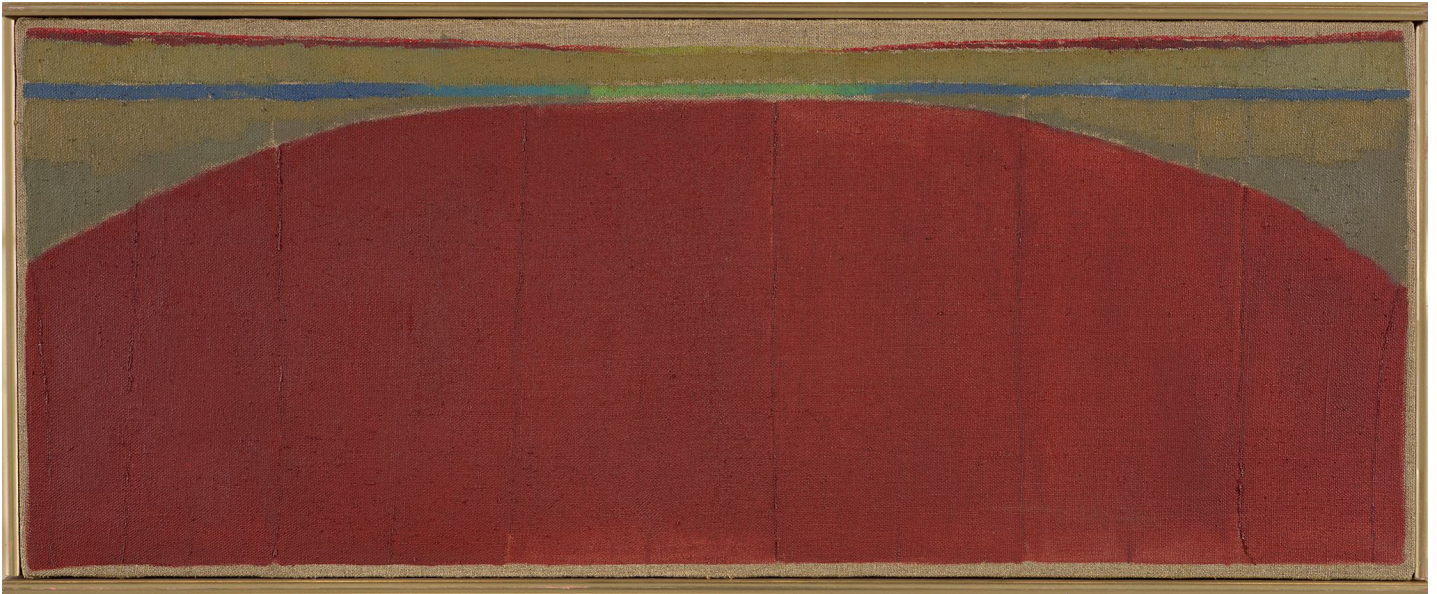

BERRY ■ CAMPBELL

Stanley Boxer, *Wintergolden*, 1971
Oil on linen, 11 x 28 in. (27.9 x 71.1 cm)
BOX-00111