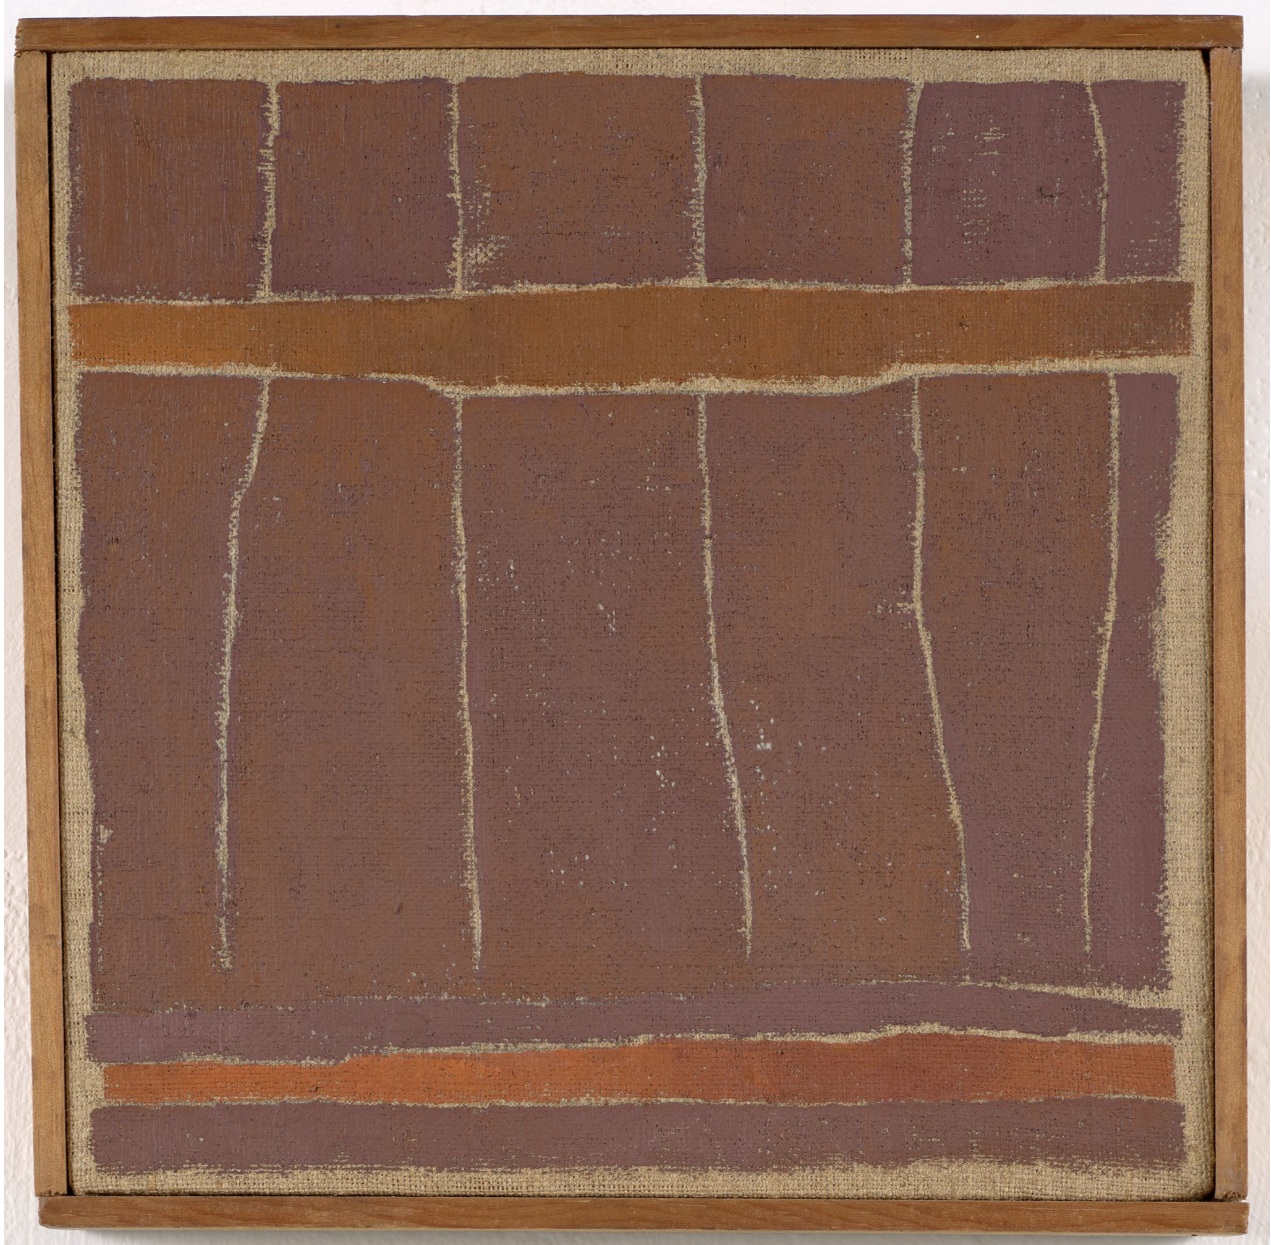

BERRY ■ CAMPBELL

Stanley Boxer, *Vahcocaveil*, 1971
Oil on linen, 8 x 8 in. (20.3 x 20.3 cm)
BOX-00110