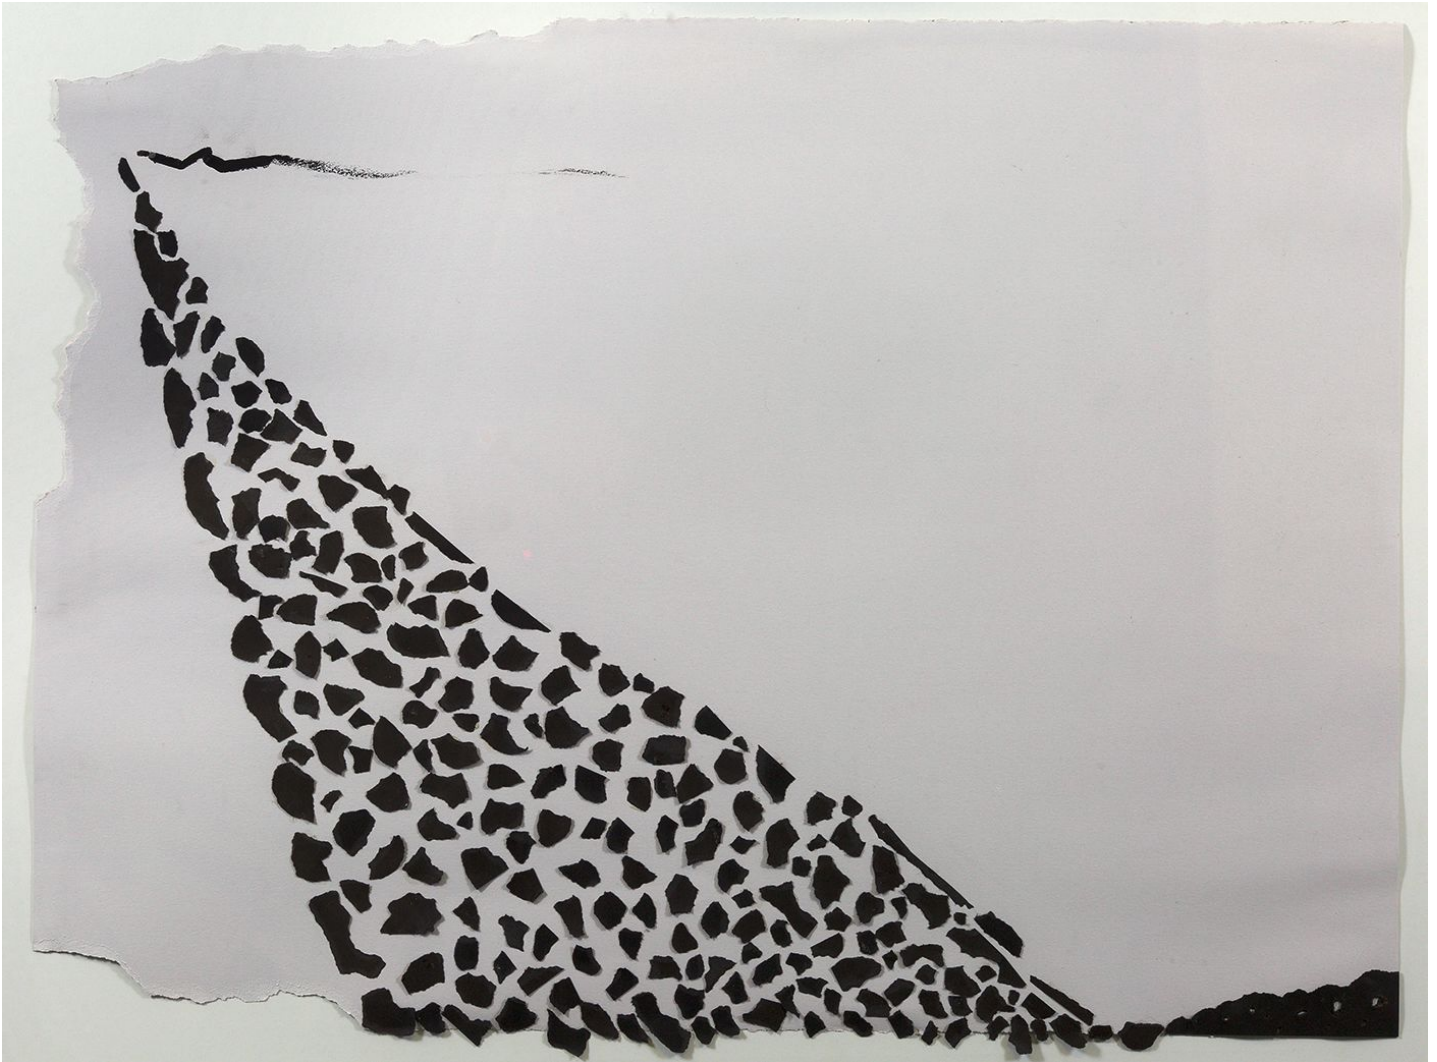

# BERRY ■ CAMPBELL

Stanley Boxer, *Rock*, 1988  
Mixed media on paper, 23 x 30 in. (58.4 x 76.2 cm)  
BOX-00059