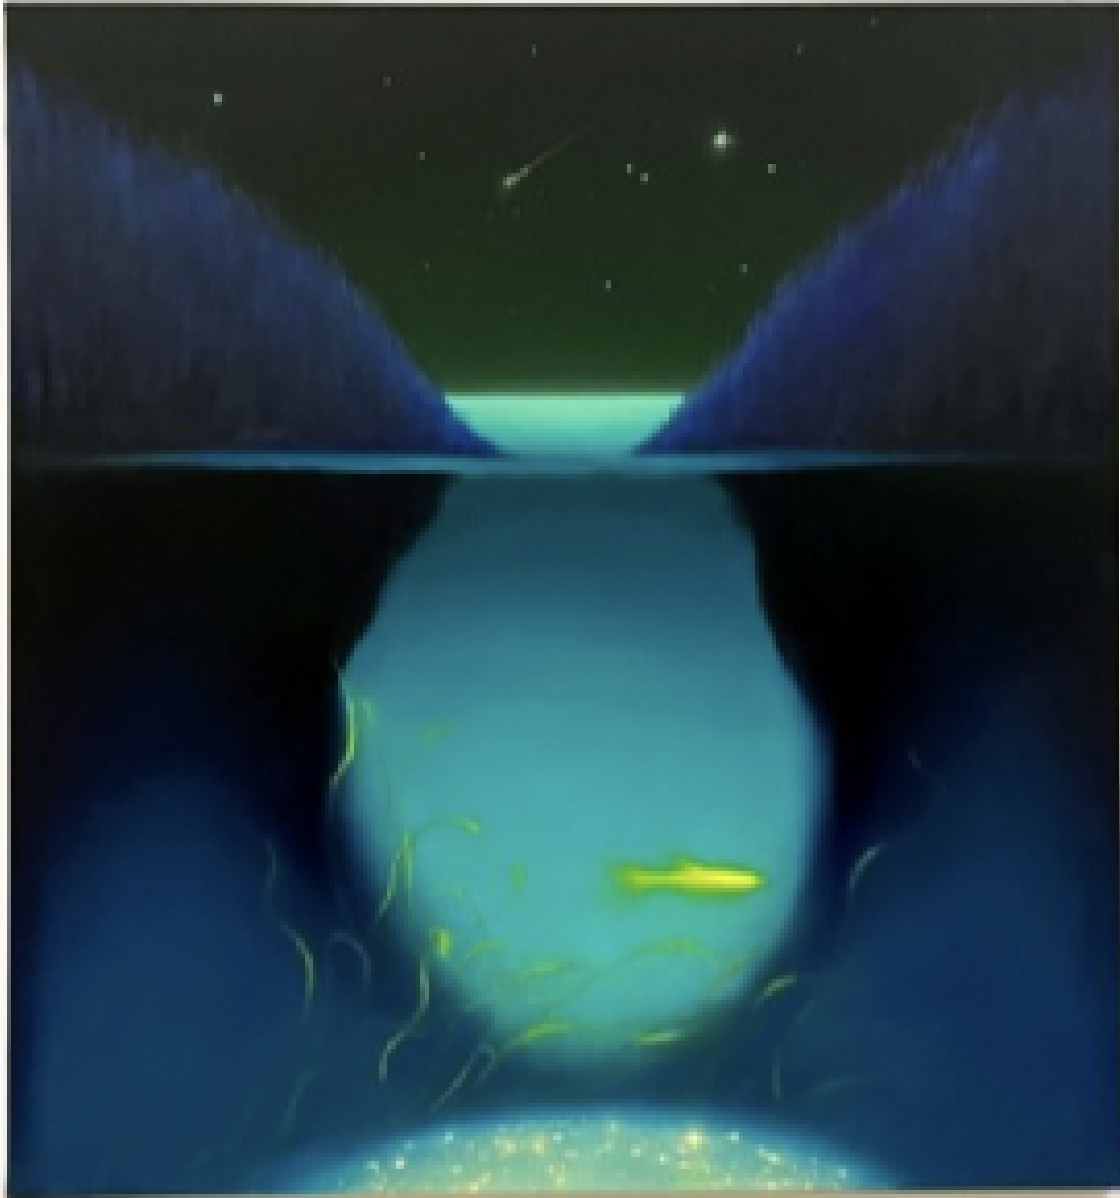

# BERRY ■ CAMPBELL

Sarah Lee, *Underworld* | SOLD, 2024  
Oil on linen, 32 x 30 in.  
LEE-00001