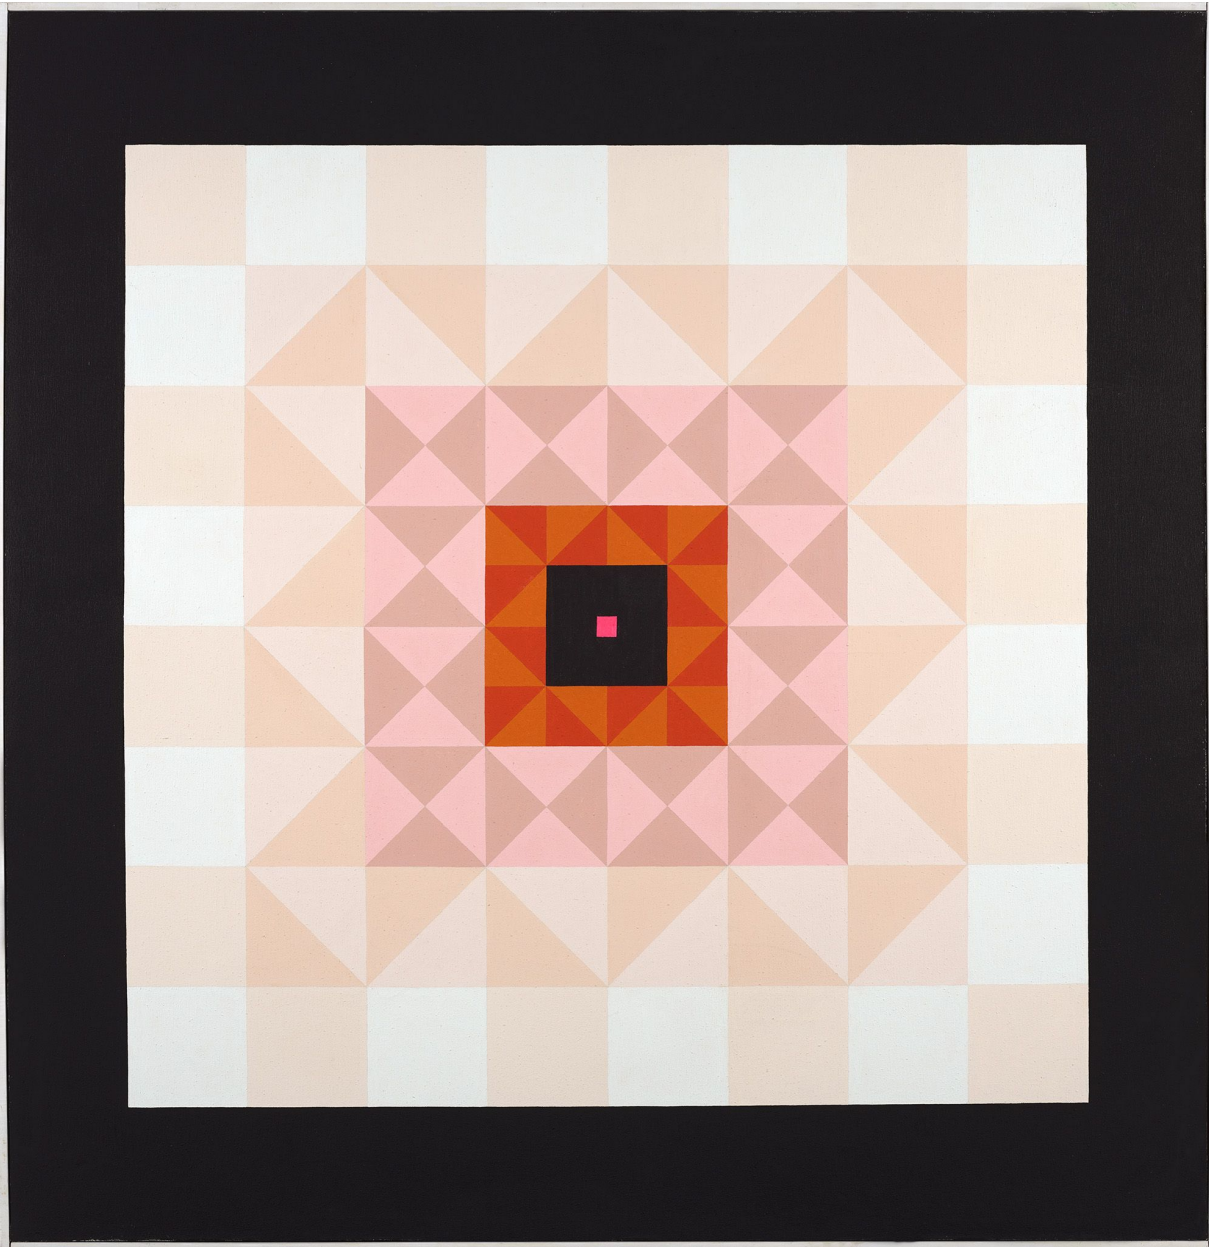

# BERRY ■ CAMPBELL

Mary Dill Henry, *Rapunzel's Tower*, 1965  
Acrylic on canvas, 61 1/2 x 60 in. (156.2 x 152.4 cm)  
MHEN-00081