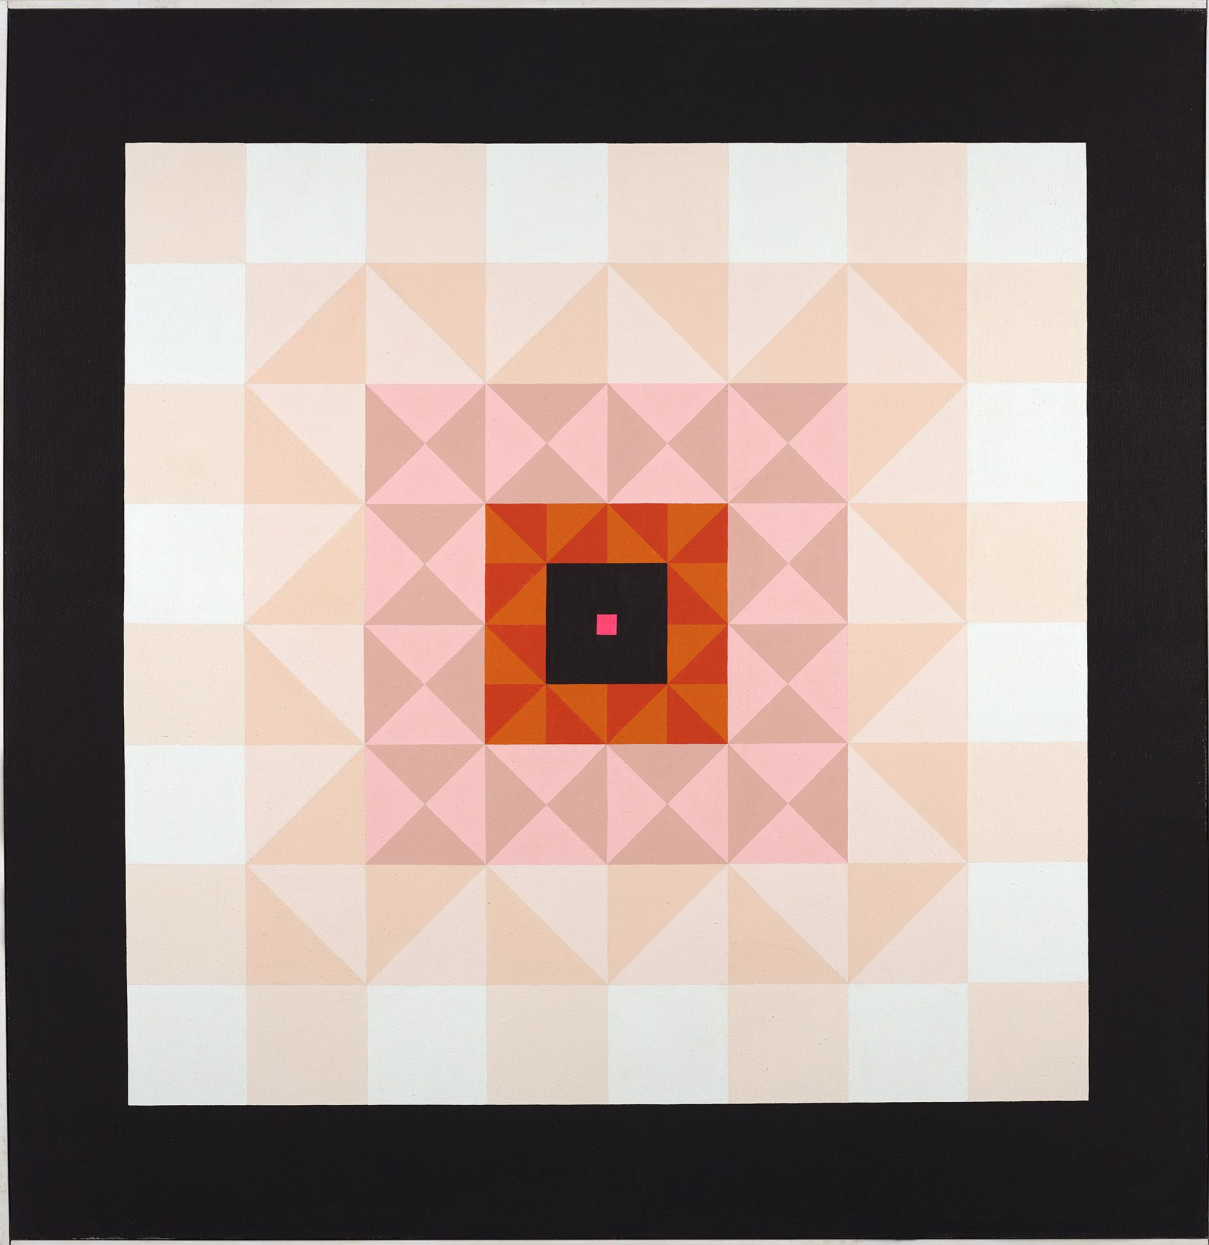

BERRY ■ CAMPBELL

Mary Dill Henry, *Rapunzel's Tower*, 1965
Acrylic on canvas, 61 1/2 x 60 in. (156.2 x 152.4 cm)
MHEN-00081