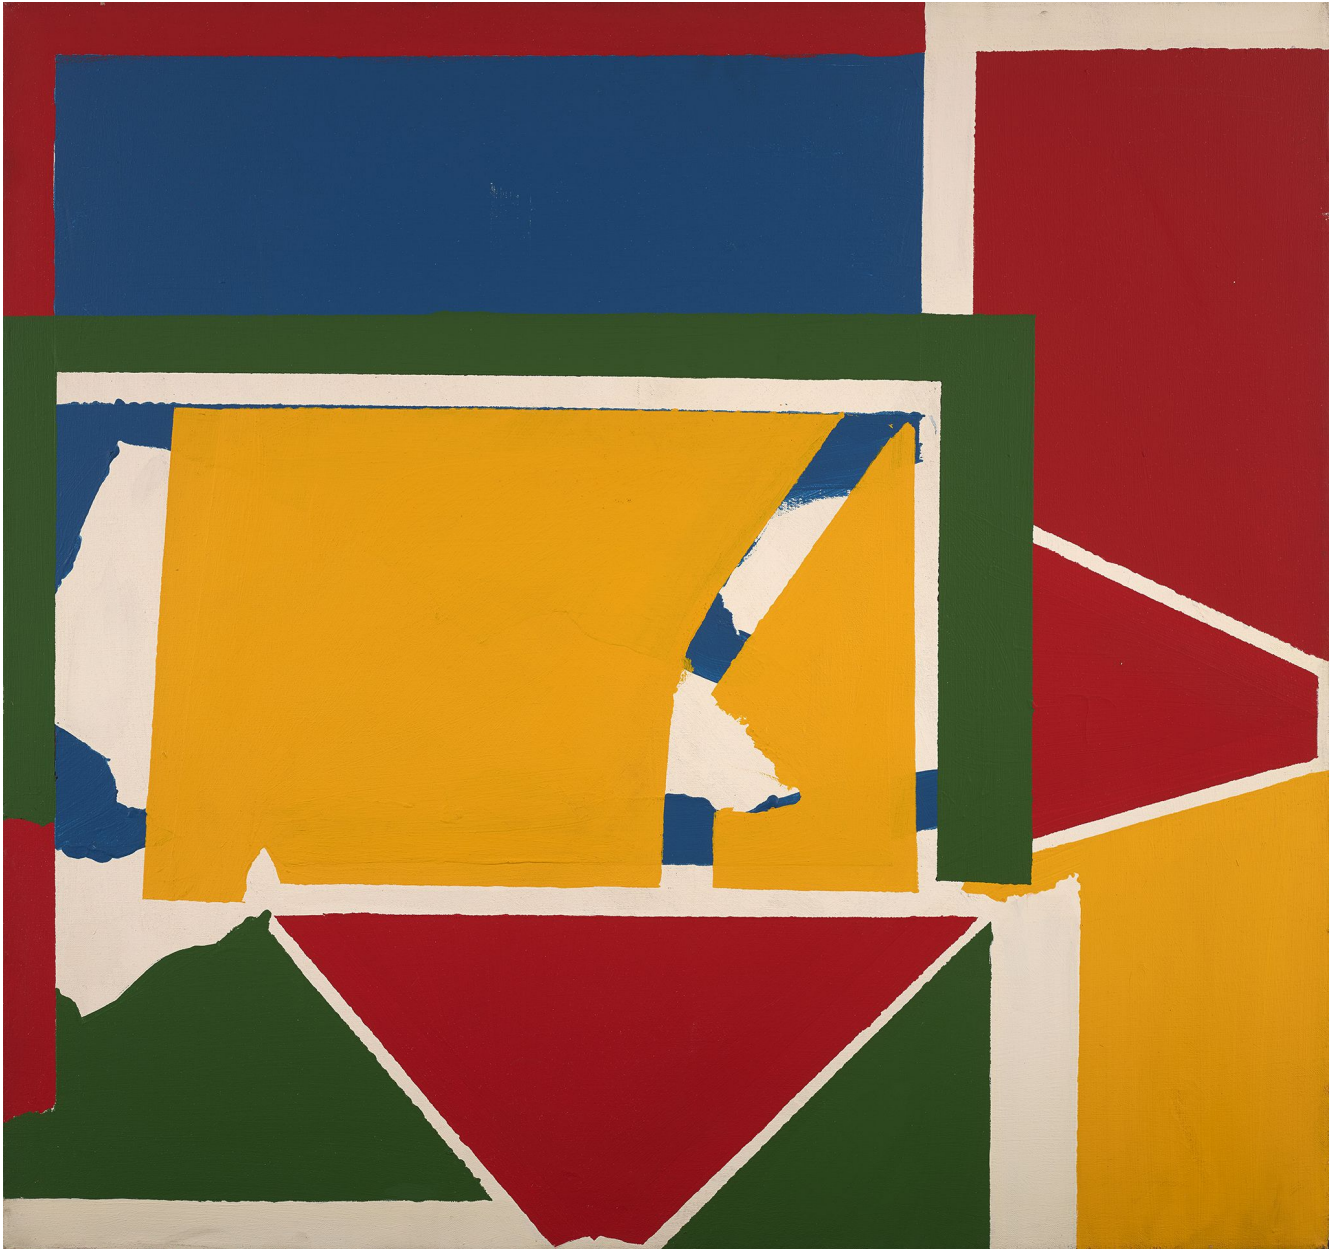

BERRY ■ CAMPBELL

Larry Zox, *Untitled*, 1963
Acrylic on canvas, 36 x 38 in. (91.4 x 96.5 cm)
ZOX-00094