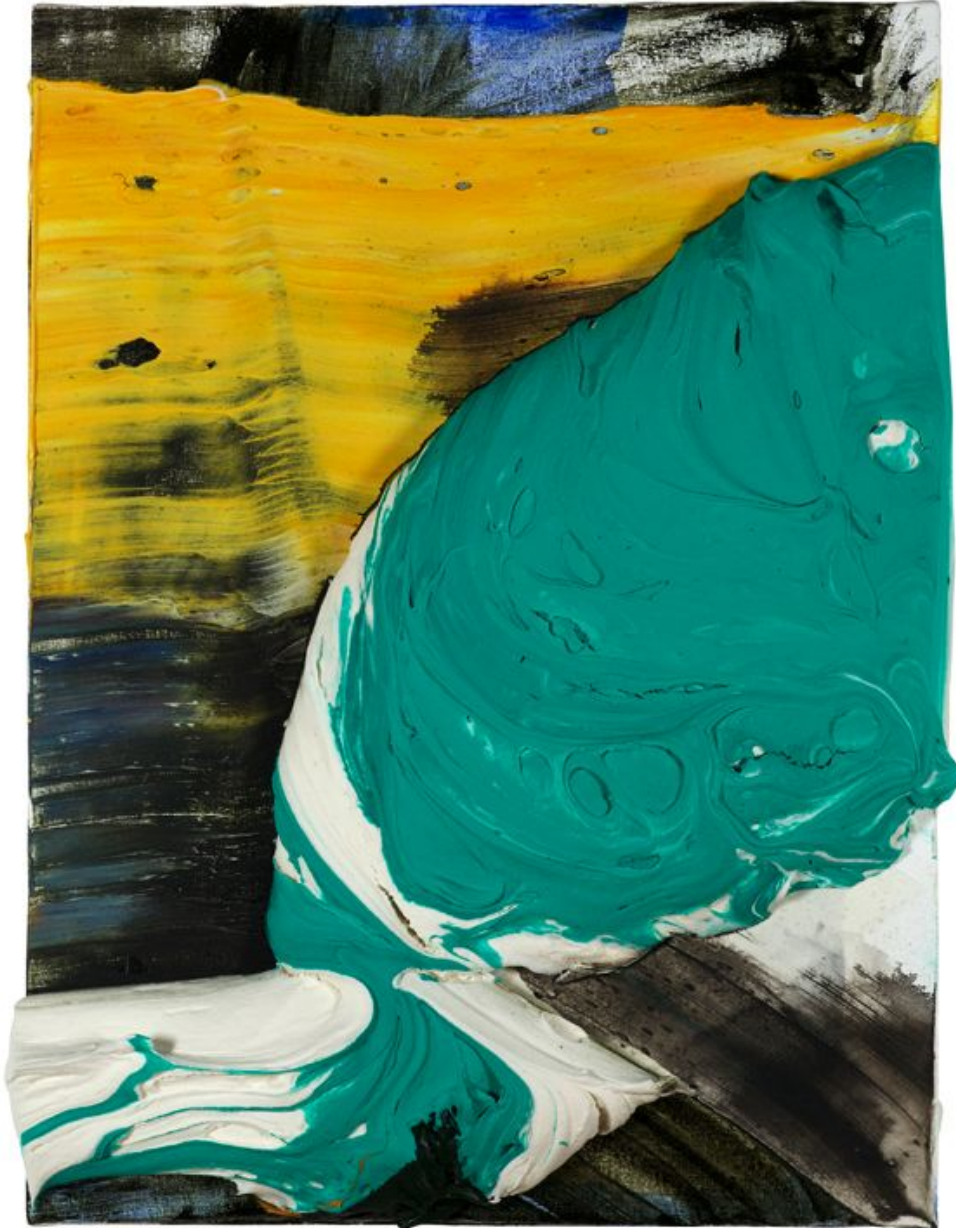

# BERRY ■ CAMPBELL

James Walsh, *Teal World*, 2013  
Acrylic on canvas, 24 x 18 in. (61 x 45.7 cm)  
WAL-00004