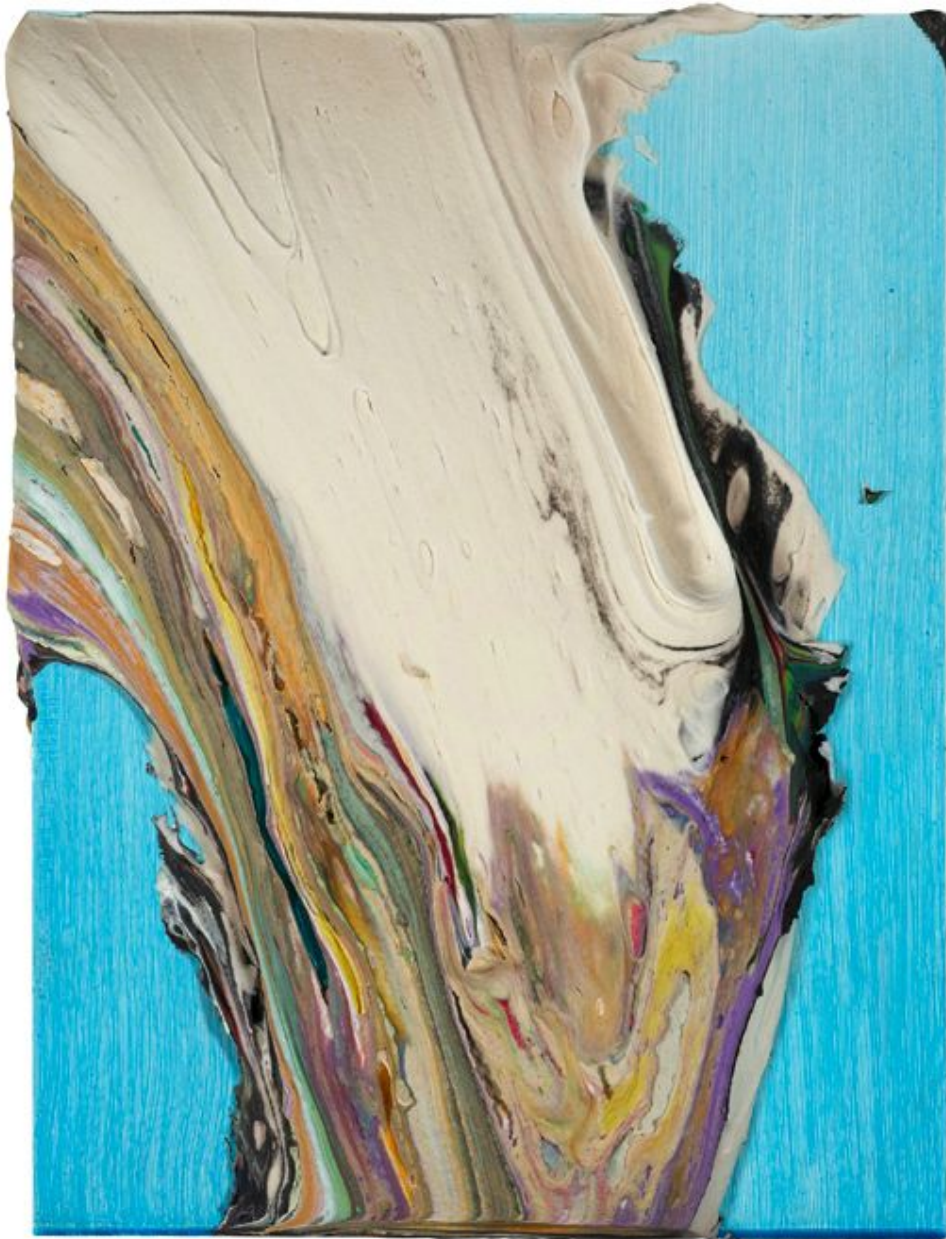

BERRY ■ CAMPBELL

James Walsh, *Brush East* | SOLD, 2012
Acrylic on canvas, 16 x 12 in. (40.6 x 30.5 cm)
WAL-00007