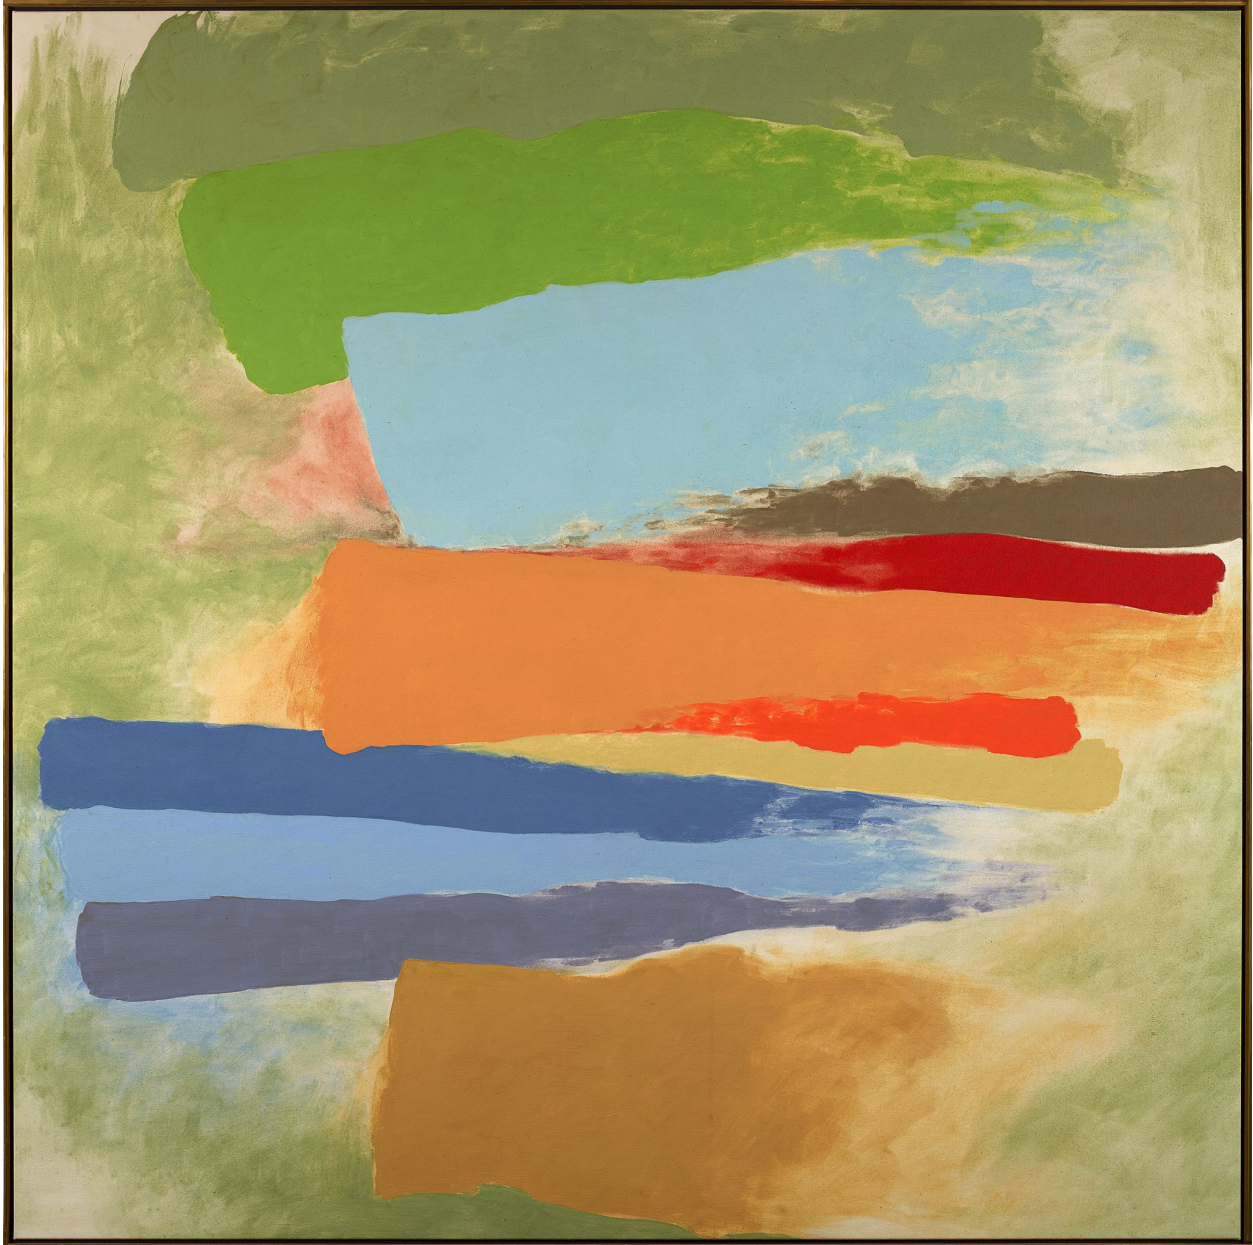

BERRY ■ CAMPBELL

Friedel Dzubas, *Cool Dream* | SOLD, 1974
Acrylic on canvas, 72 x 72 in. (182.9 x 182.9 cm)
DZU-00005