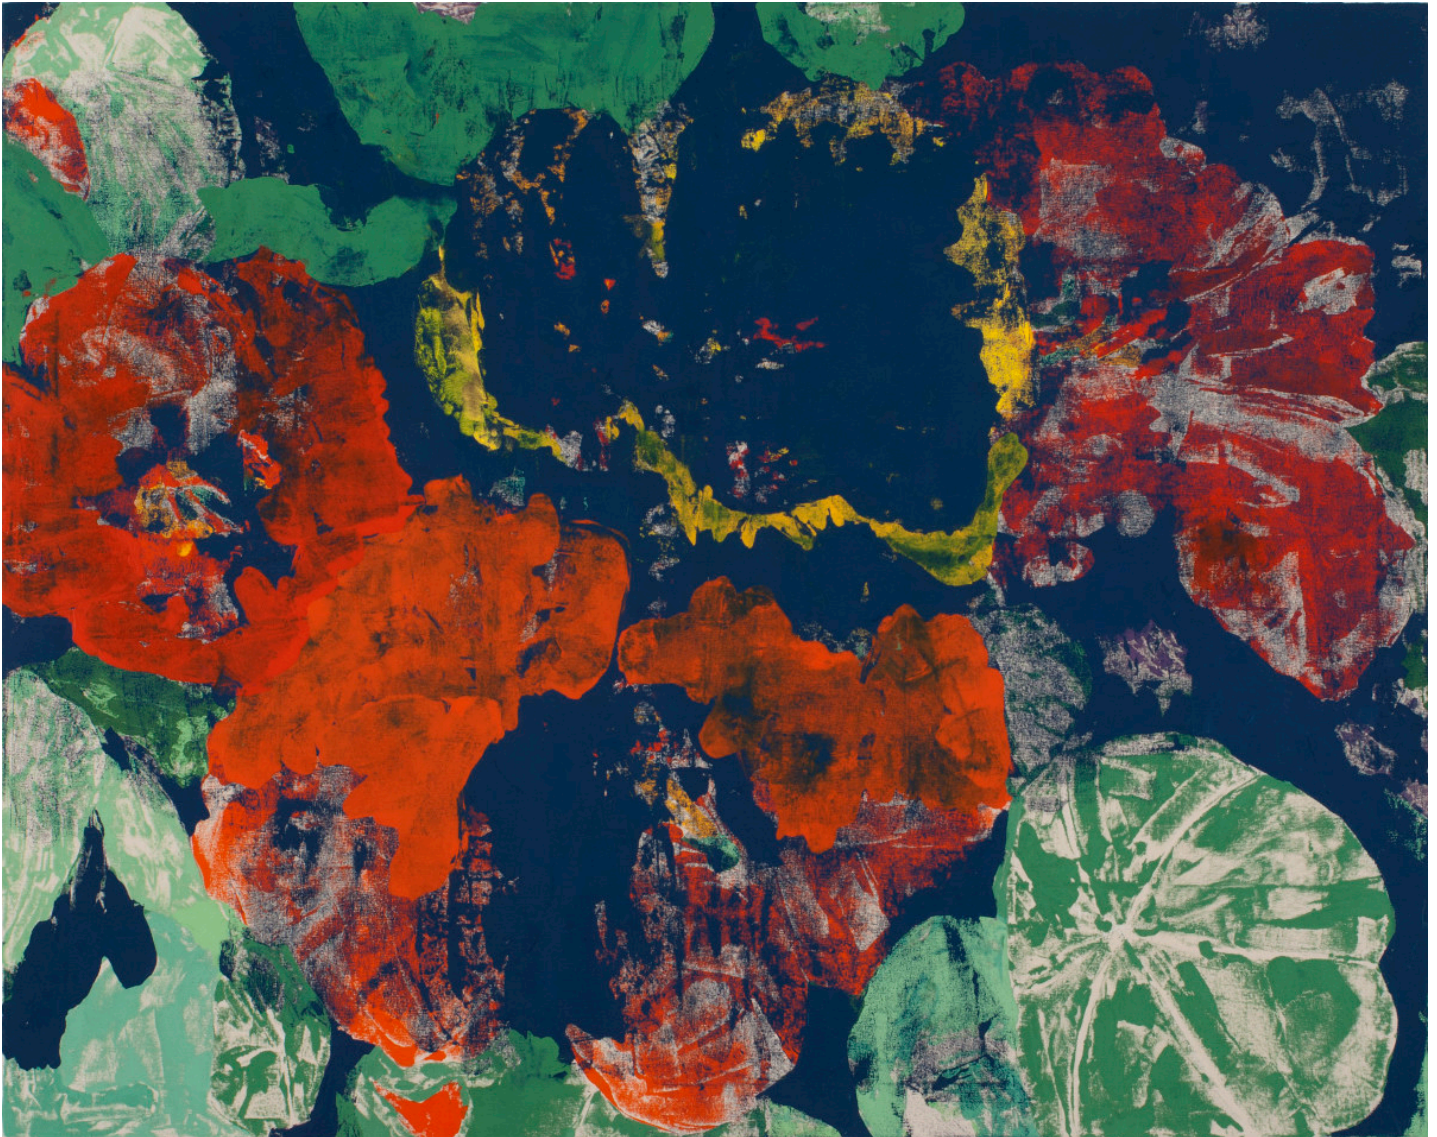

BERRY ■ CAMPBELL

Eric Dever, *November 9th*, 2016
Oil on canvas, 48 x 60 in. (121.9 x 152.4 cm)
DEV-00076