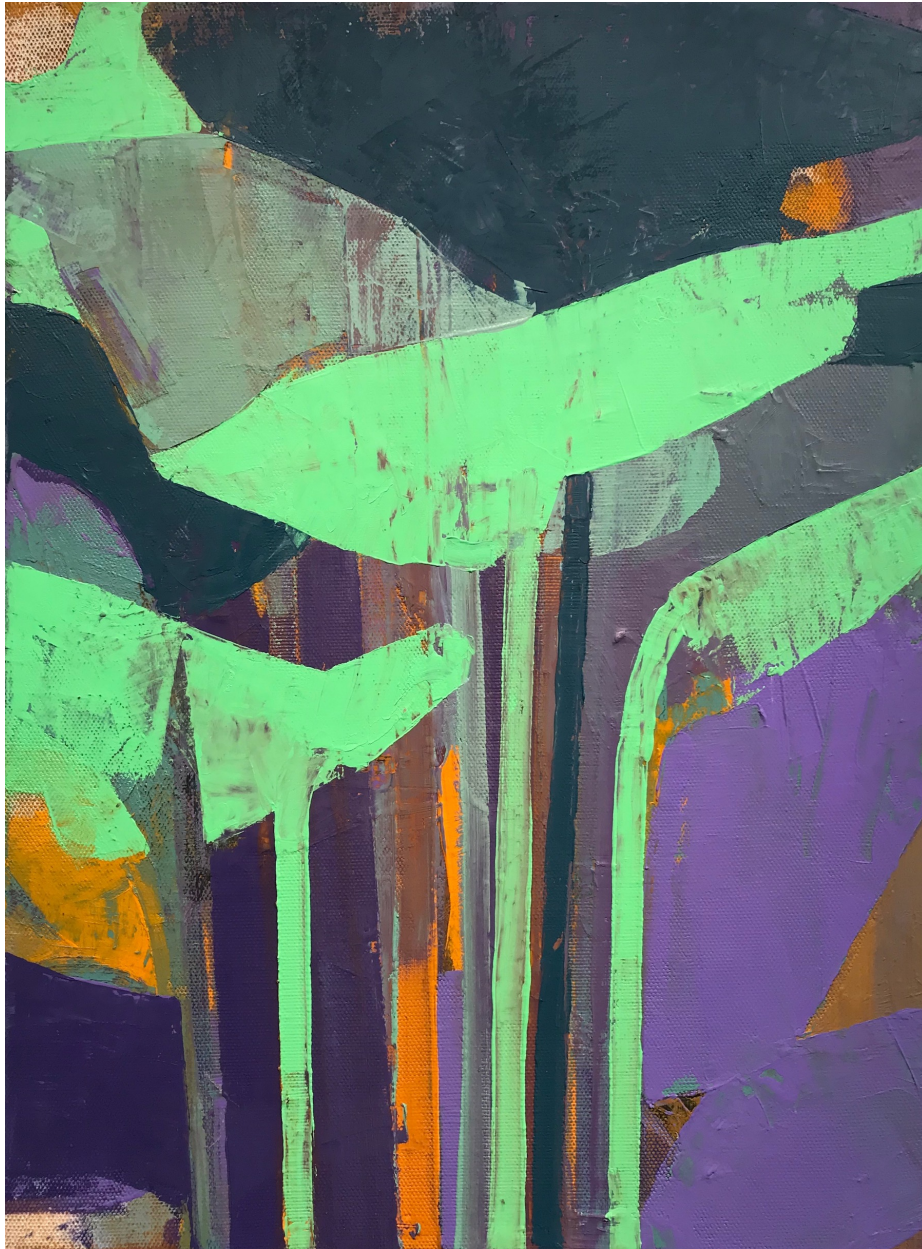

BERRY ■ CAMPBELL

Eric Dever, *November 22nd, Song on the Sabiã* | SOLD,
2018

Oil on canvas, 24 x 18 in. (61 x 45.7 cm)

DEV-00112