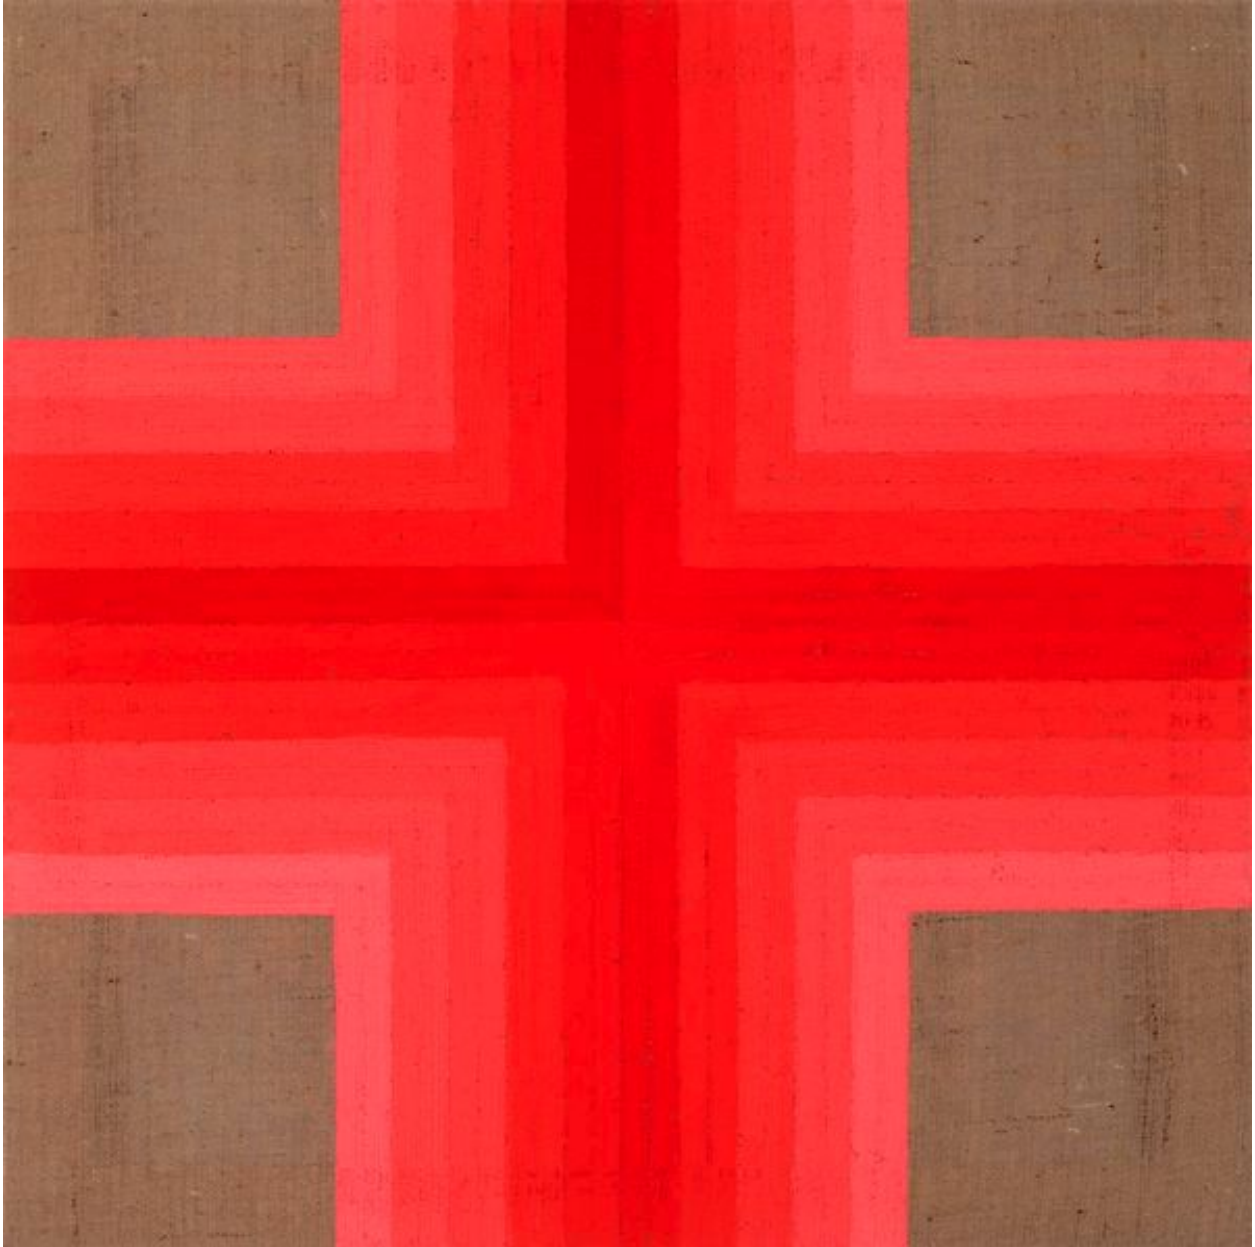

# BERRY ■ CAMPBELL

Eric Dever, *NSTW 7 | SOLD*, 2012  
Oil on burlap, 36 x 36 in. (91.4 x 91.4 cm)  
DEV-00005