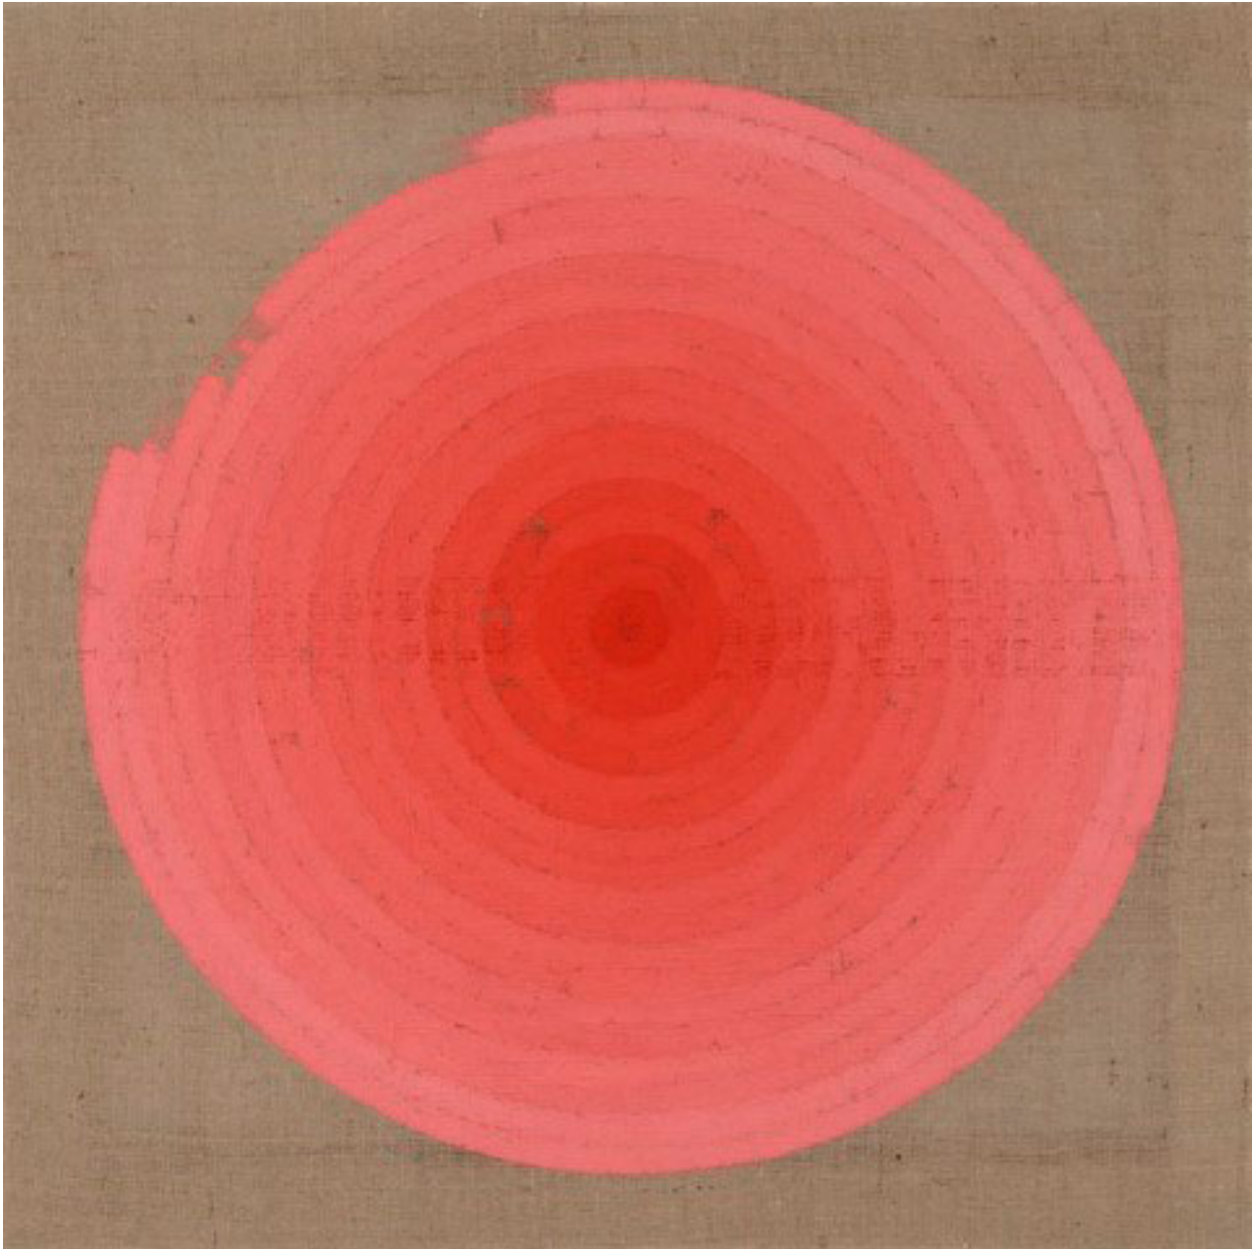

# BERRY ■ CAMPBELL

Eric Dever, *NSTW 6 / SOLD*, 2014  
Oil on burlap, 36 x 36 in. (91.4 x 91.4 cm)  
DEV-00055