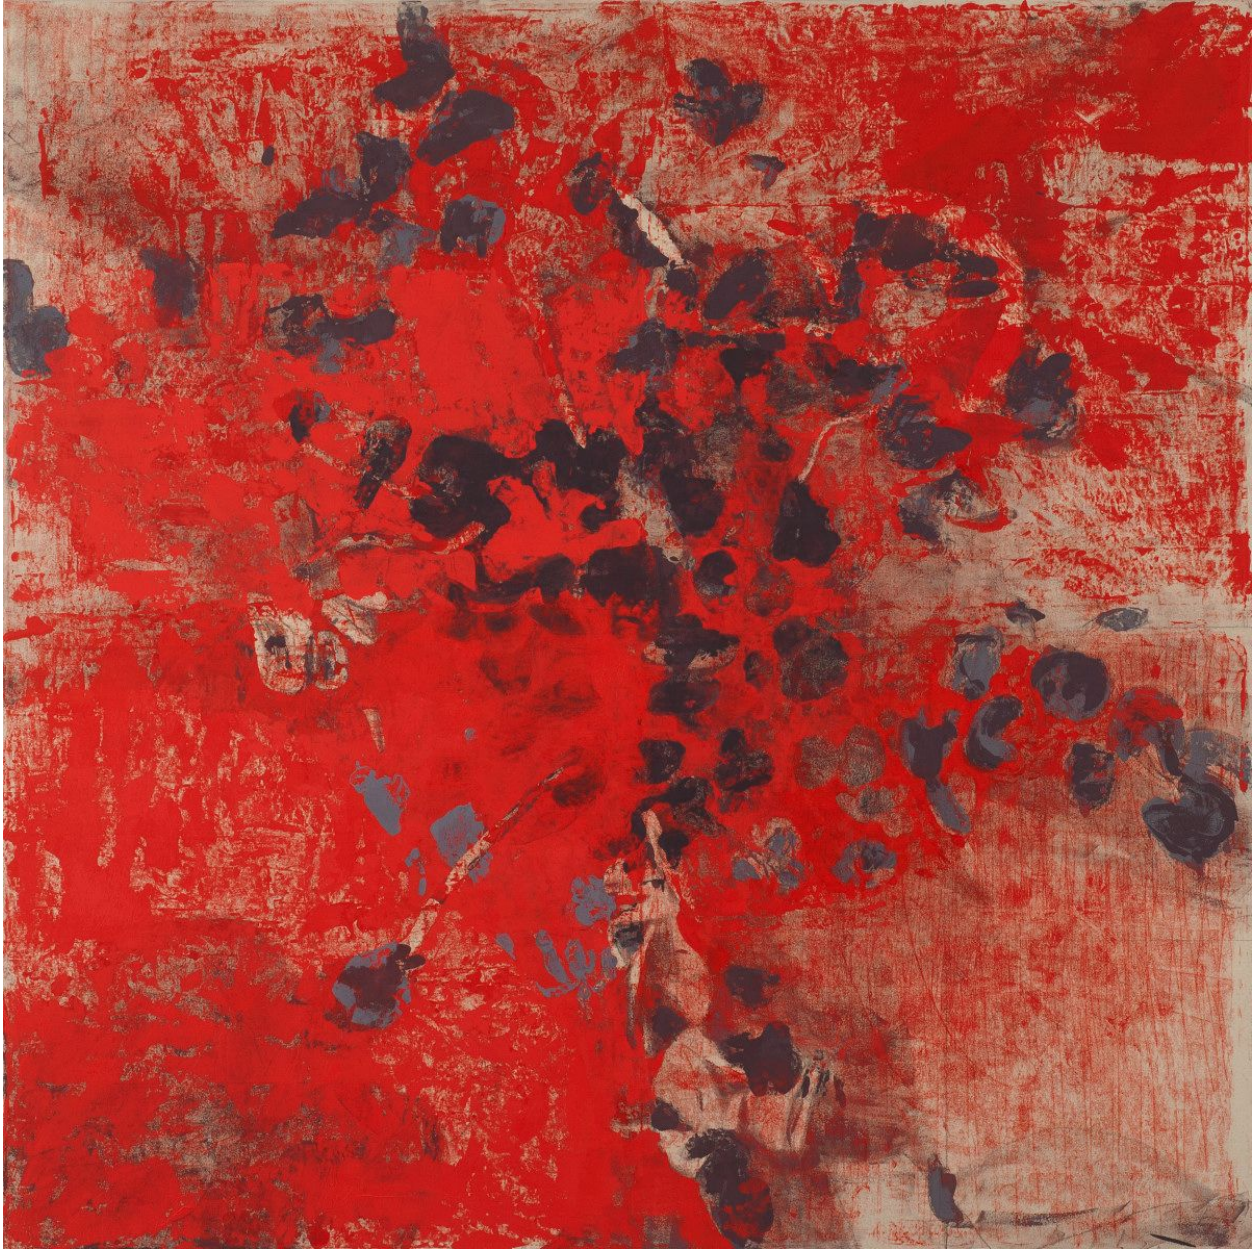

BERRY ■ CAMPBELL

Eric Dever, *NSIBTW 49*, 2015
Oil on canvas, 72 x 72 in. (182.9 x 182.9 cm)
DEV-00064