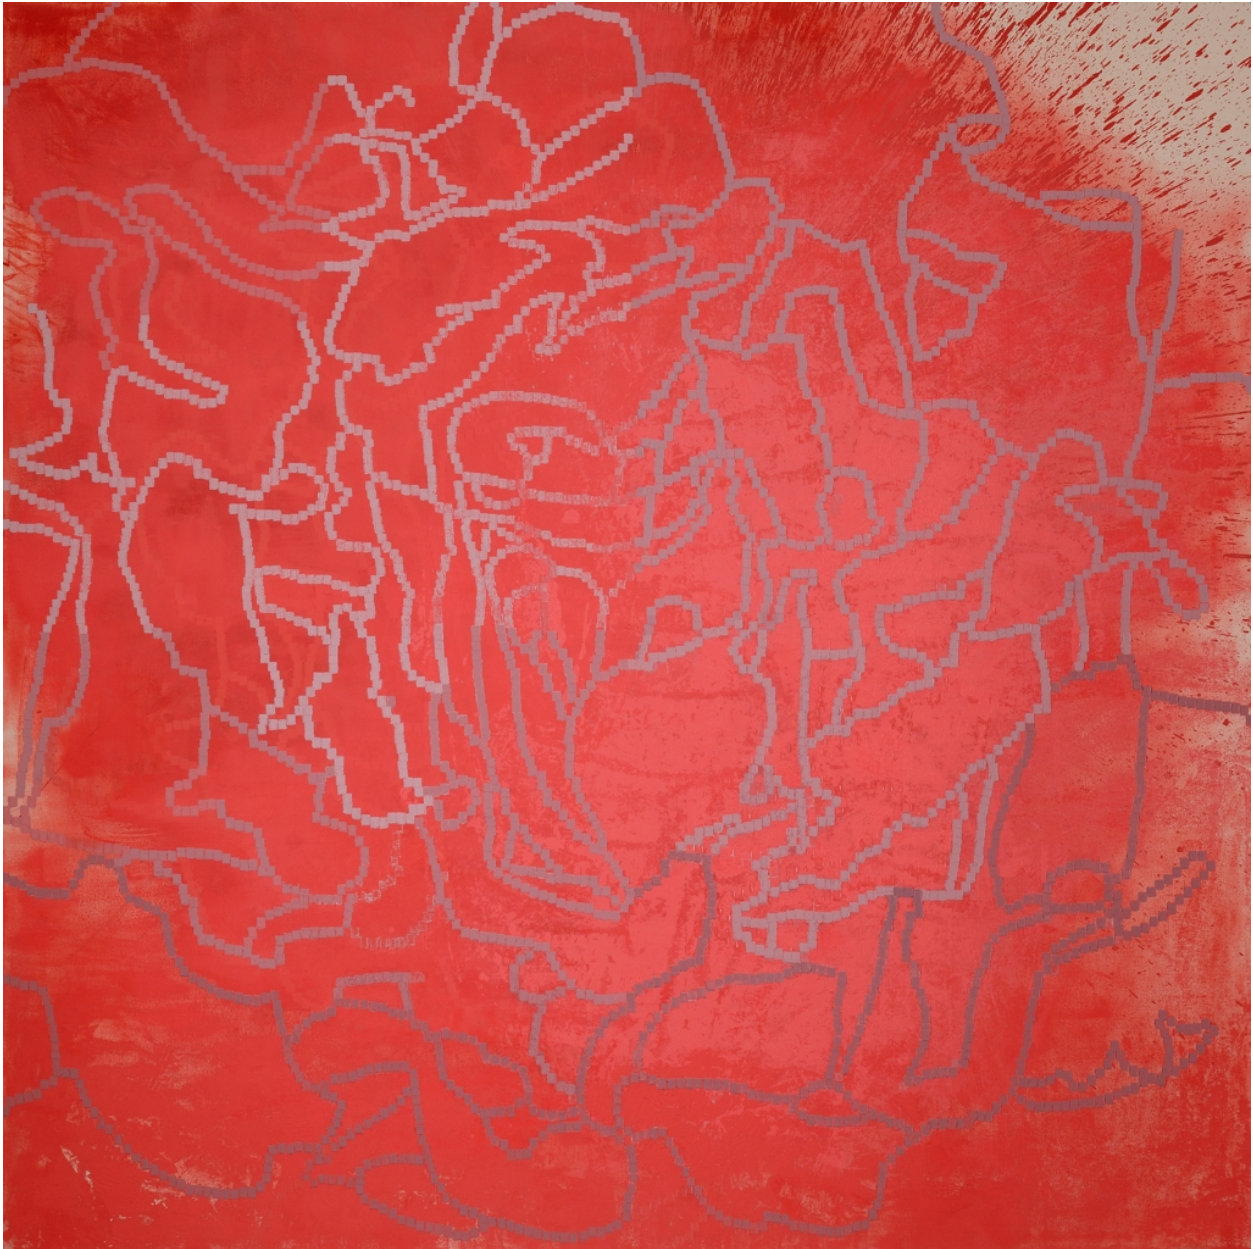

# BERRY ■ CAMPBELL

Eric Dever, *NSIBTW 40*, 2014  
Oil on canvas, 72 x 72 in. (182.9 x 182.9 cm)  
DEV-00029