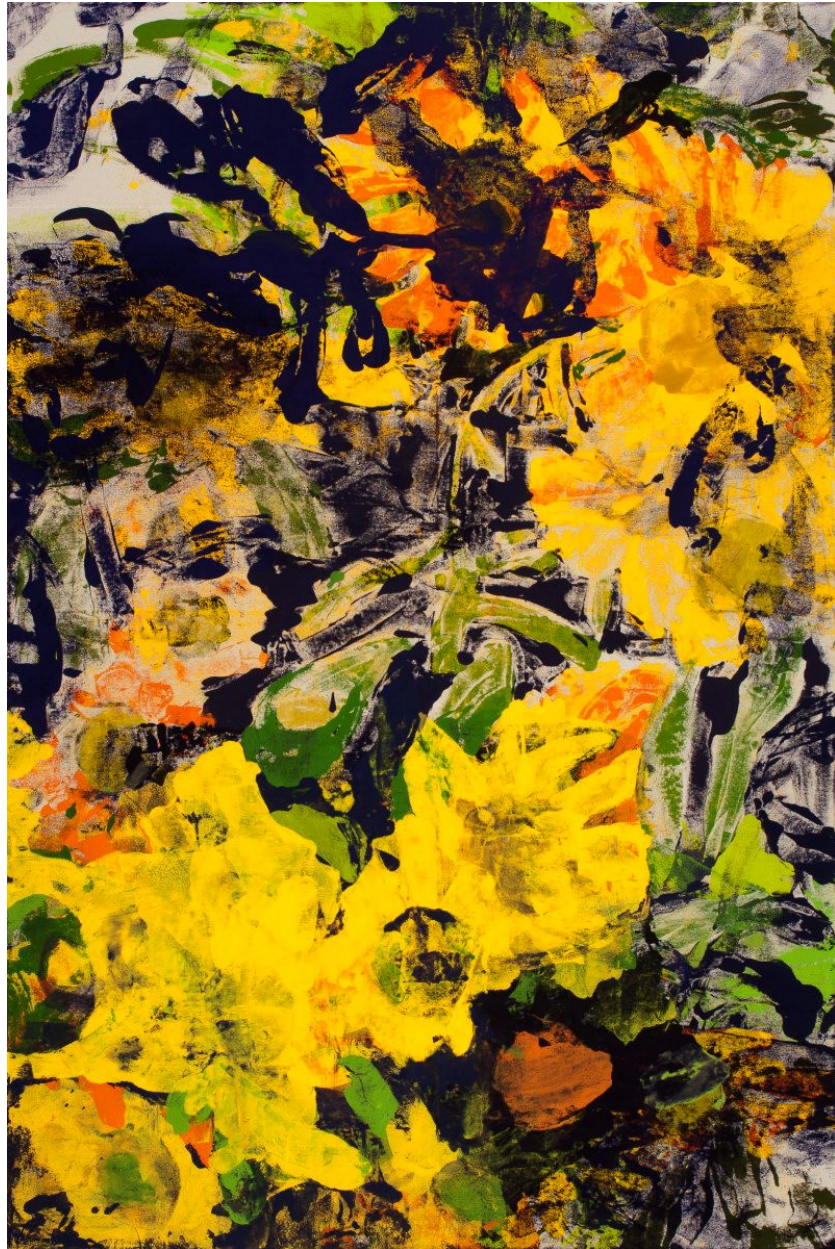

BERRY ■ CAMPBELL

Eric Dever, *August 13th, 2016*
Oil on canvas, 72 x 48 in. (182.9 x 121.9 cm)
DEV-00077