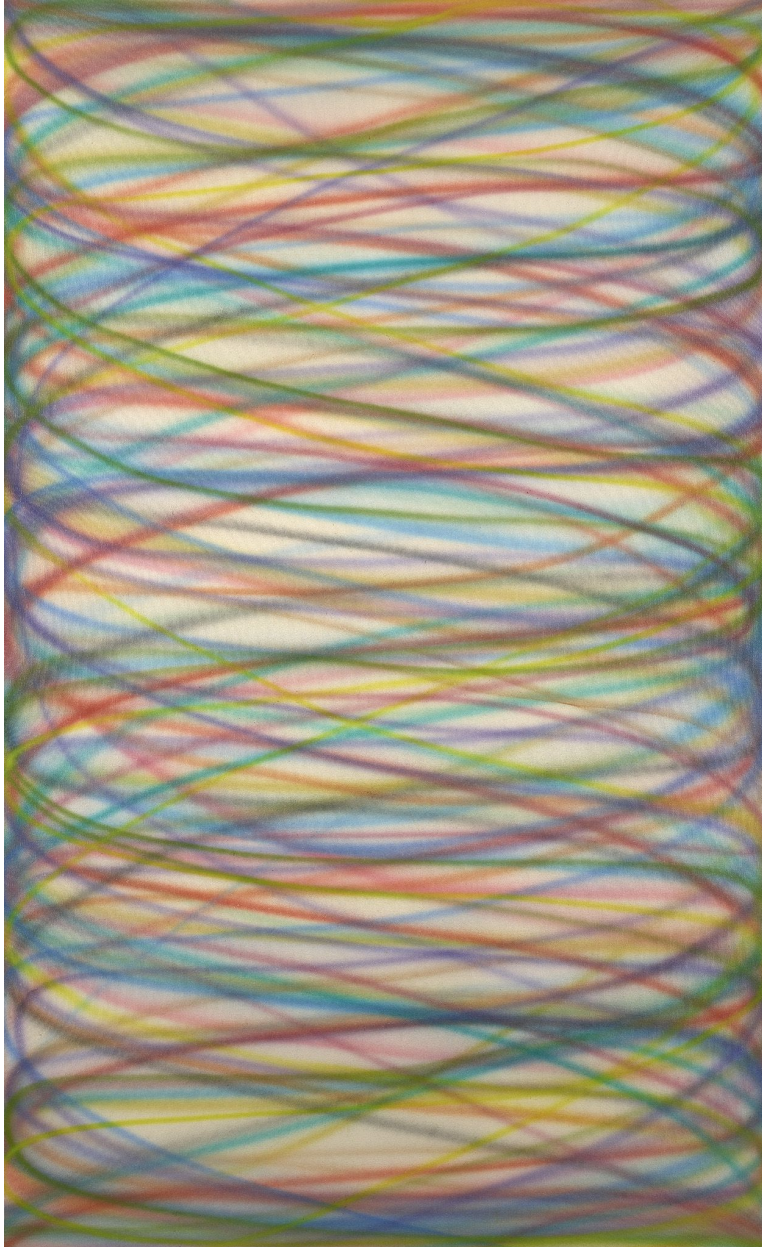

BERRY ■ CAMPBELL

Dan Christensen, *Untitled (Spiral)* | SOLD, 1968
Acrylic on canvas, 90 x 55 in. (228.6 x 139.7 cm)
CHR-00322