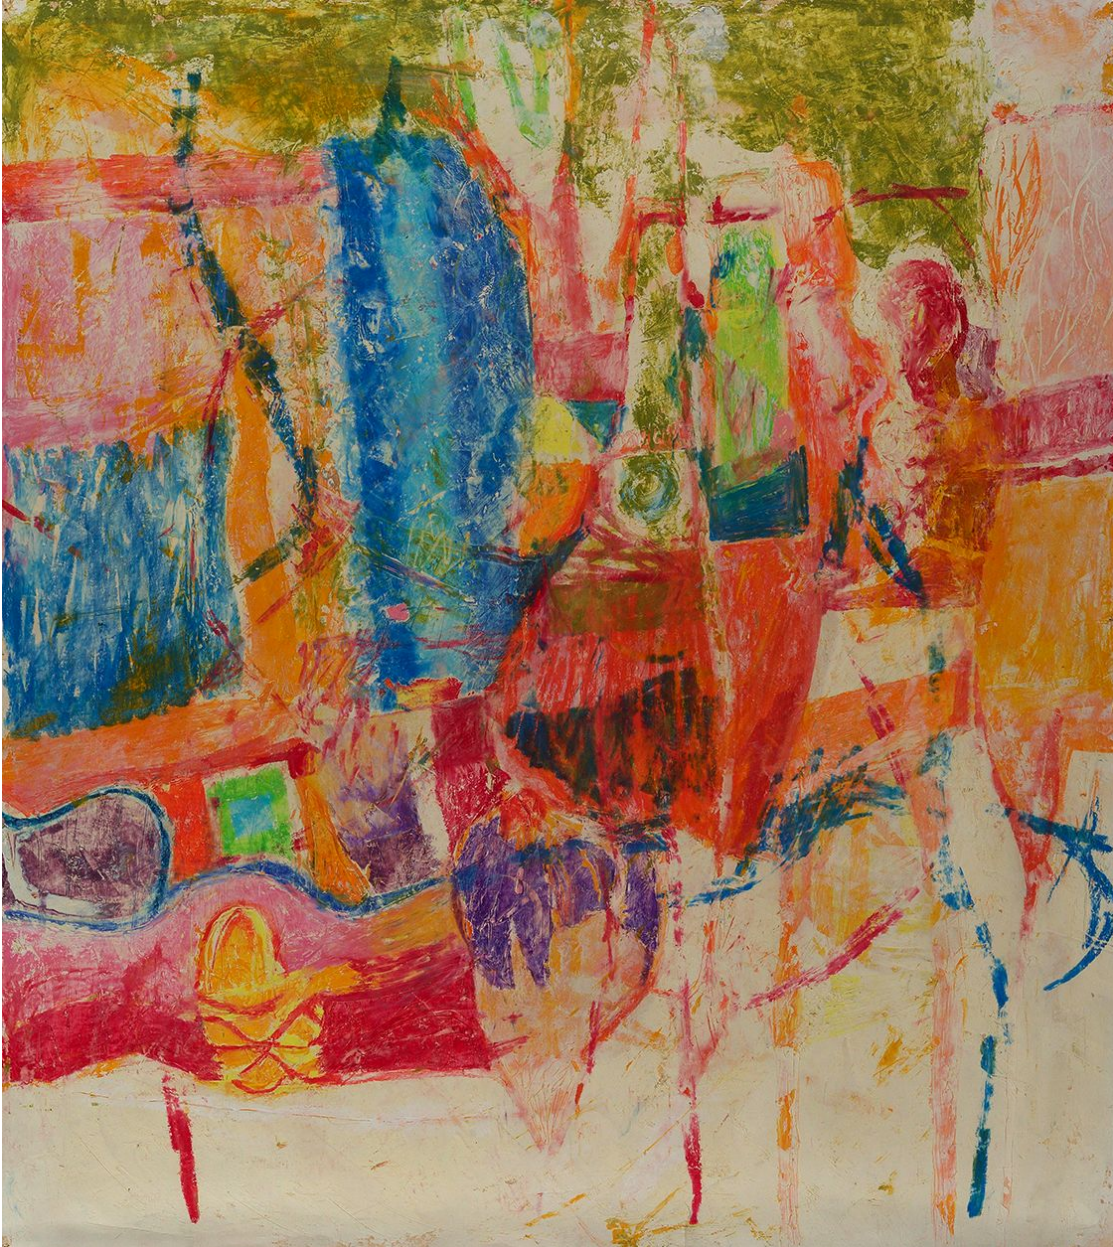

# BERRY ■ CAMPBELL

Charlotte Park, *Untitled*, c. 1980  
Acrylic and oil crayon on paper, 22 1/2 x 25 in. (57.1 x 63.5 cm)  
PAR-00178