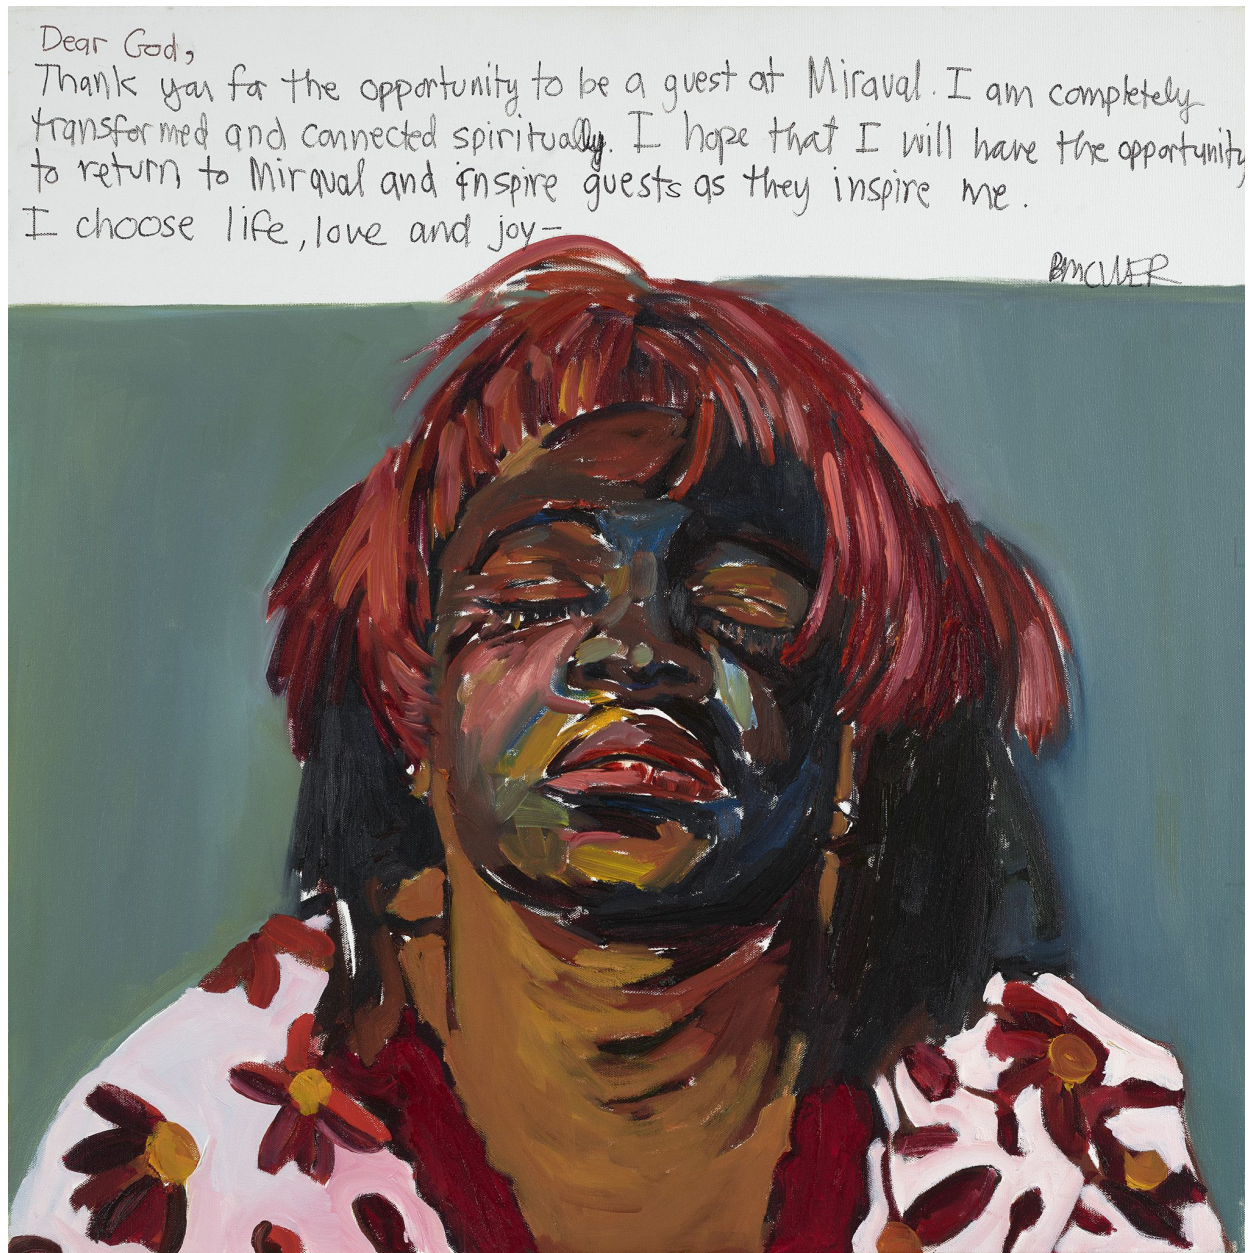

BERRY ■ CAMPBELL

Beverly McIver, *Dear God: Guest at Miraval*, 2009
Oil on canvas, 30 x 30 in. (76.2 x 76.2 cm)
MCI-00059