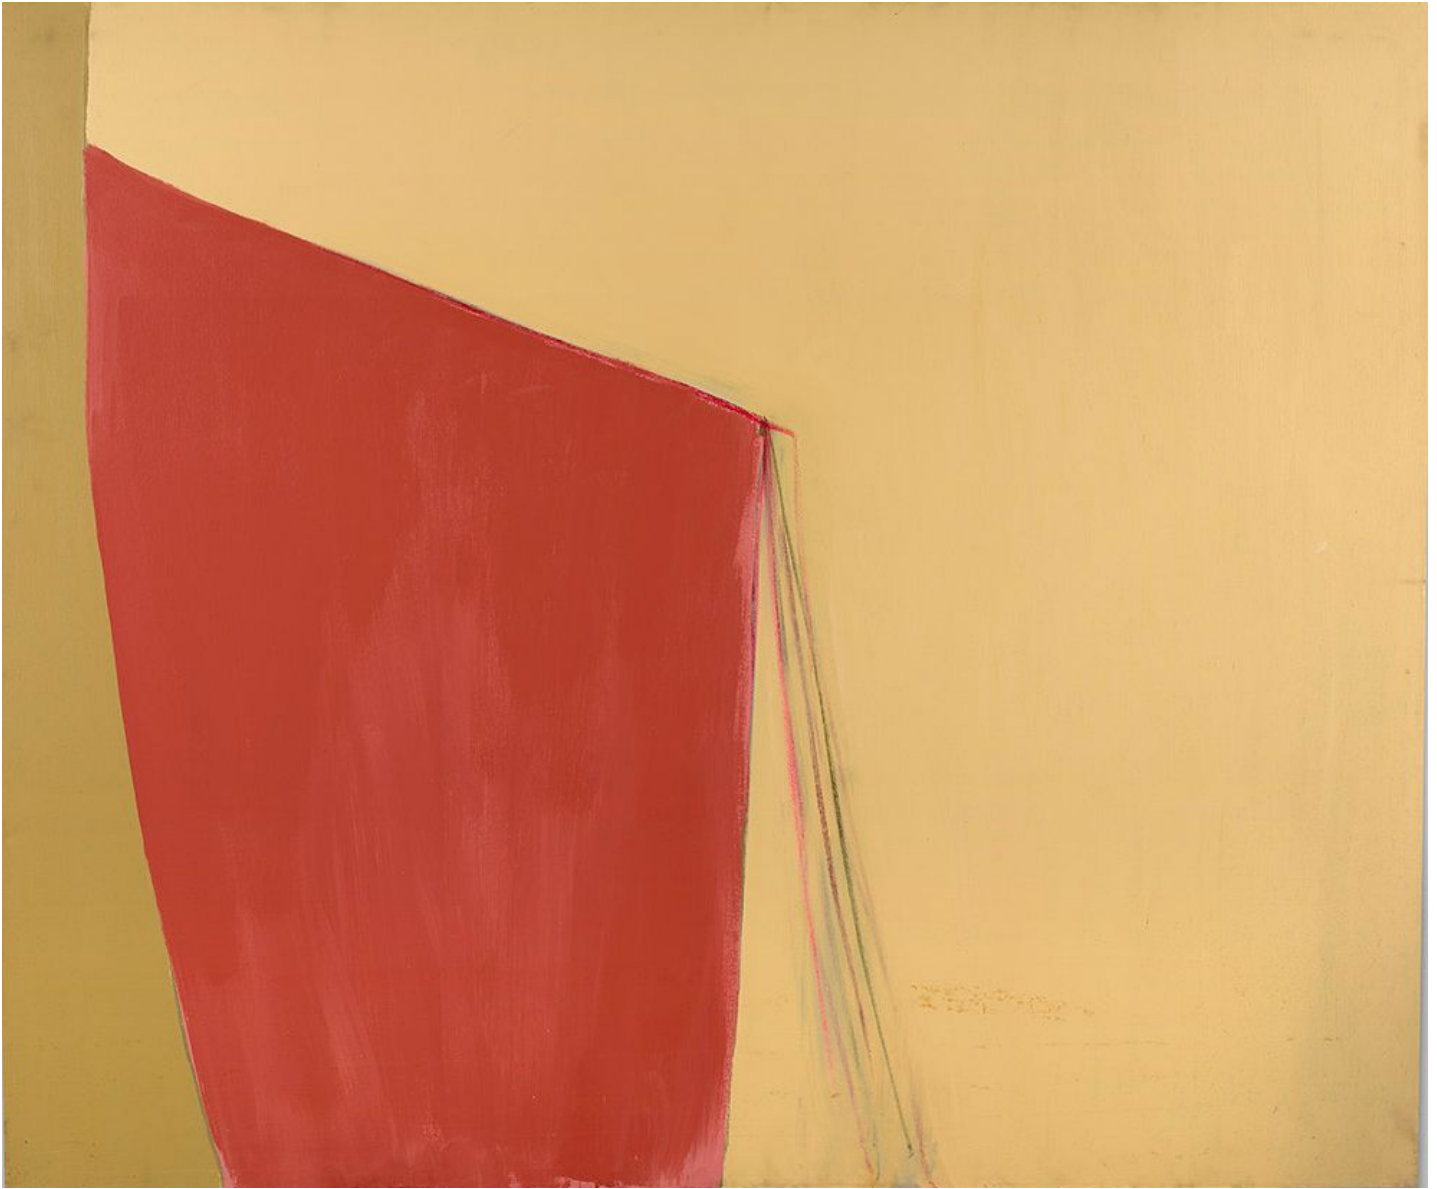

BERRY ■ CAMPBELL

Ann Purcell, *Viking*, 1976
Acrylic on canvas, 60 x 72 in. (152.4 x 182.9 cm)
PUR-00106