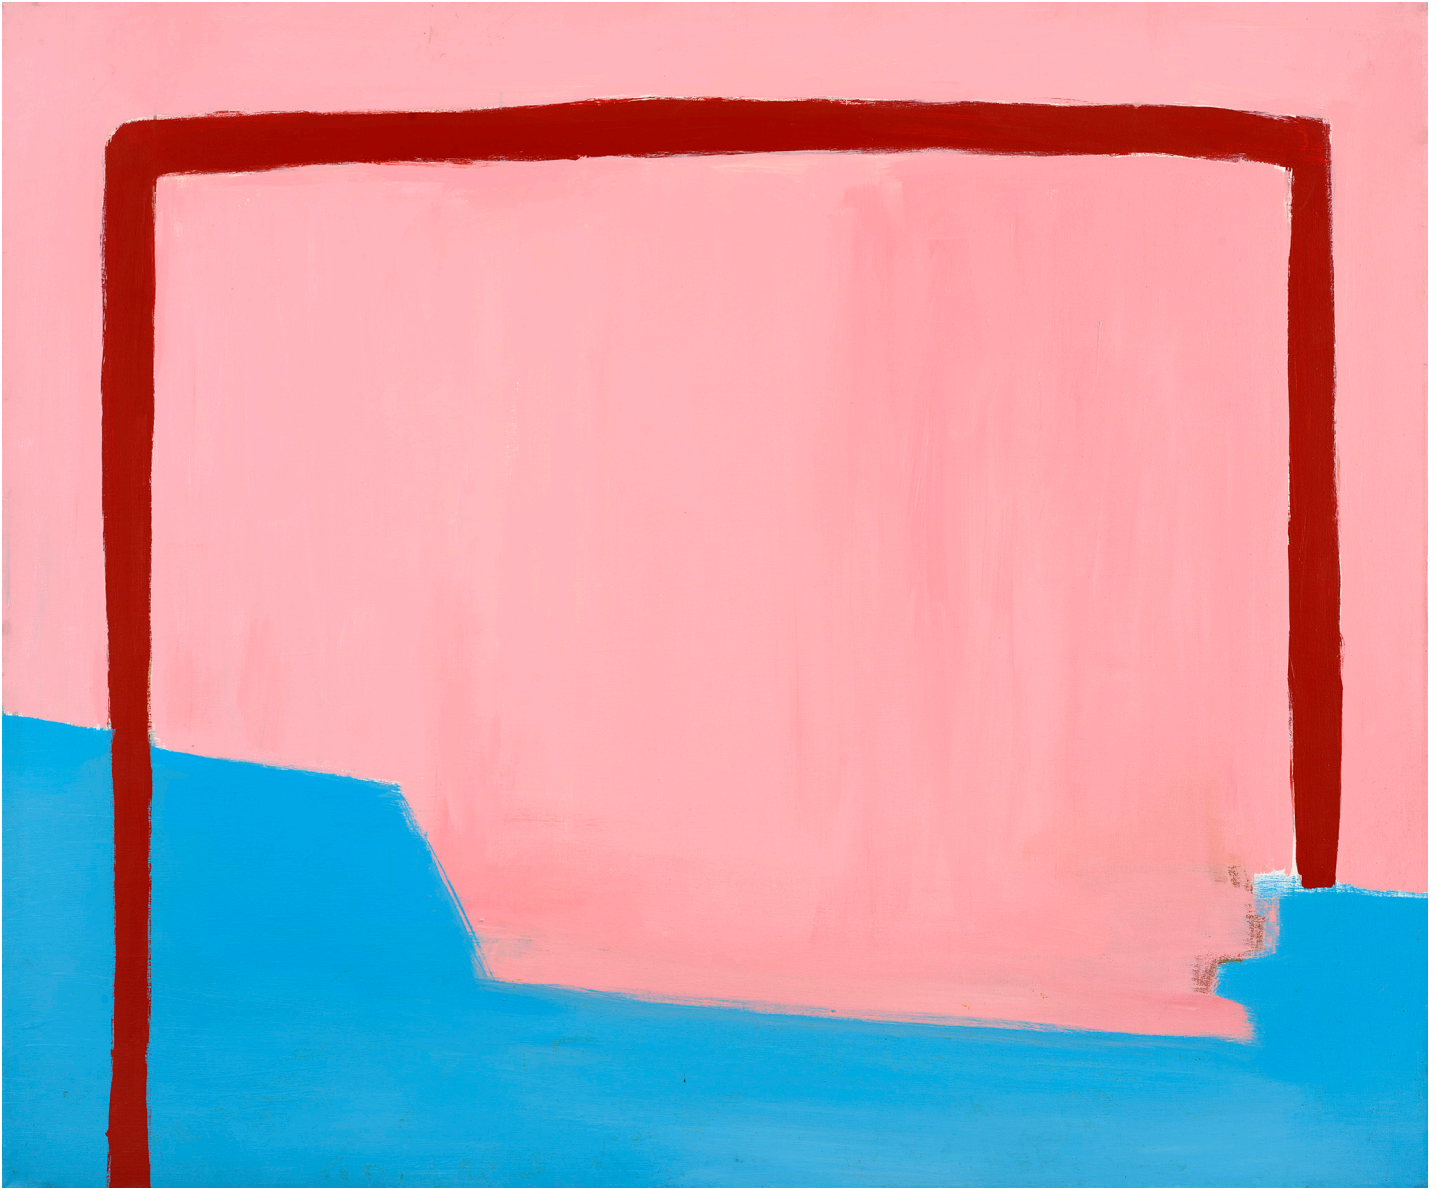

BERRY ■ CAMPBELL

Ann Purcell, *Mastaba*, 1976
Acrylic on canvas, 60 x 72 in. (152.4 x 182.9 cm)
PUR-00172